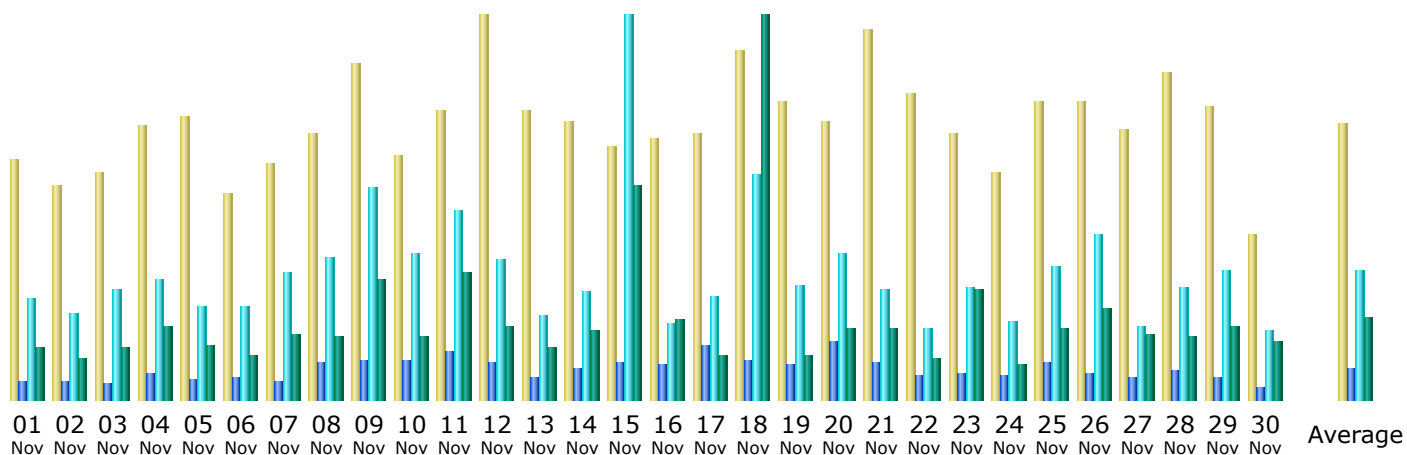

Day	Number of visits	Pages	Hits	Bandwidth
01 Nov 2018	55	85	484	52.91 MB
02 Nov 2018	49	82	411	41.31 MB
03 Nov 2018	52	76	521	53.23 MB
04 Nov 2018	63	127	579	74.83 MB
05 Nov 2018	65	100	440	54.42 MB
06 Nov 2018	47	110	444	44.11 MB
07 Nov 2018	54	88	601	65.45 MB
08 Nov 2018	61	177	681	63.15 MB
09 Nov 2018	77	191	1,015	122.25 MB
10 Nov 2018	56	187	696	63.92 MB
11 Nov 2018	66	228	905	127.66 MB
12 Nov 2018	88	182	671	73.60 MB
13 Nov 2018	66	102	405	52.44 MB
14 Nov 2018	64	150	515	70.09 MB
15 Nov 2018	58	175	1,832	216.81 MB
16 Nov 2018	60	165	362	80.29 MB
17 Nov 2018	61	259	498	45.12 MB
18 Nov 2018	80	189	1,073	387.09 MB
19 Nov 2018	68	172	543	44.51 MB
20 Nov 2018	64	284	700	71.76 MB
21 Nov 2018	85	175	525	71.62 MB
22 Nov 2018	70	120	346	41.64 MB
23 Nov 2018	61	127	531	110.68 MB
24 Nov 2018	52	115	368	35.76 MB
25 Nov 2018	68	182	636	72.45 MB
26 Nov 2018	68	126	792	91.01 MB
27 Nov 2018	62	103	356	65.18 MB
28 Nov 2018	75	135	531	63.44 MB
29 Nov 2018	67	110	615	73.38 MB
30 Nov 2018	38	53	326	60.17 MB
Average	63	145	613	83.01 MB
Total	1,900	4,375	18,402	2.43 GB

Days of week