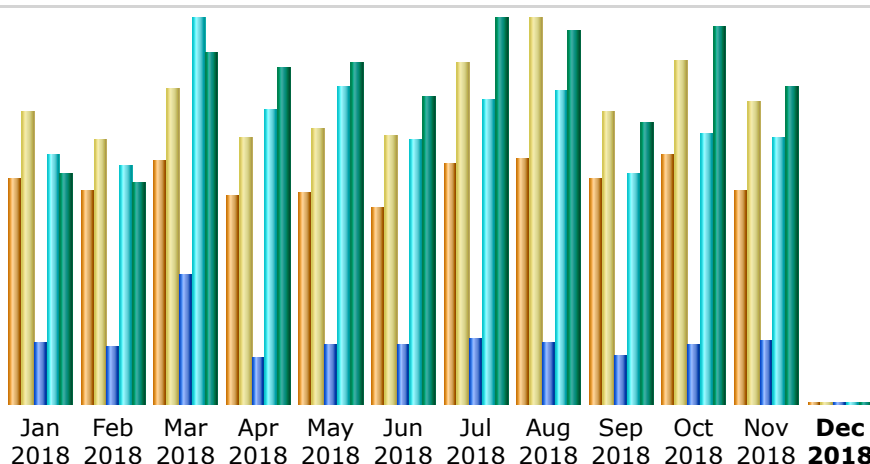

Last Update: 30 Nov 2018 - 22:12

Reported period:

Summary

Reported period	Month Nov 2018				
First visit	01 Nov 2018 - 00:47				
Last visit	30 Nov 2018 - 22:07				
	Unique visitors	Number of visits	Pages	Hits	Bandwidth
Viewed traffic *	1,336	1,900 (1.42 visits/visitor)	4,375 (2.3 Pages/Visit)	18,402 (9.68 Hits/Visit)	2.43 GB (1342.12 KB/Visit)
Not viewed traffic *			7,014	15,717	1.67 GB

* Not viewed traffic includes traffic generated by robots, worms, or replies with special HTTP status codes.

Monthly history

Month	Unique visitors	Number of visits	Pages	Hits	Bandwidth
Jan 2018	1,408	1,824	4,286	17,219	1.77 GB
Feb 2018	1,328	1,649	3,953	16,592	1.70 GB
Mar 2018	1,524	1,979	8,939	26,712	2.69 GB
Apr 2018	1,301	1,670	3,244	20,356	2.58 GB
May 2018	1,321	1,726	4,082	22,052	2.60 GB
Jun 2018	1,221	1,678	4,134	18,390	2.35 GB
Jul 2018	1,509	2,142	4,553	21,170	2.95 GB
Aug 2018	1,541	2,412	4,259	21,690	2.86 GB
Sep 2018	1,412	1,824	3,322	15,912	2.15 GB
Oct 2018	1,557	2,157	4,088	18,790	2.89 GB
Nov 2018	1,336	1,900	4,375	18,402	2.43 GB
Dec 2018	0	0	0	0	0
Total	15,458	20,961	49,235	217,285	26.96 GB