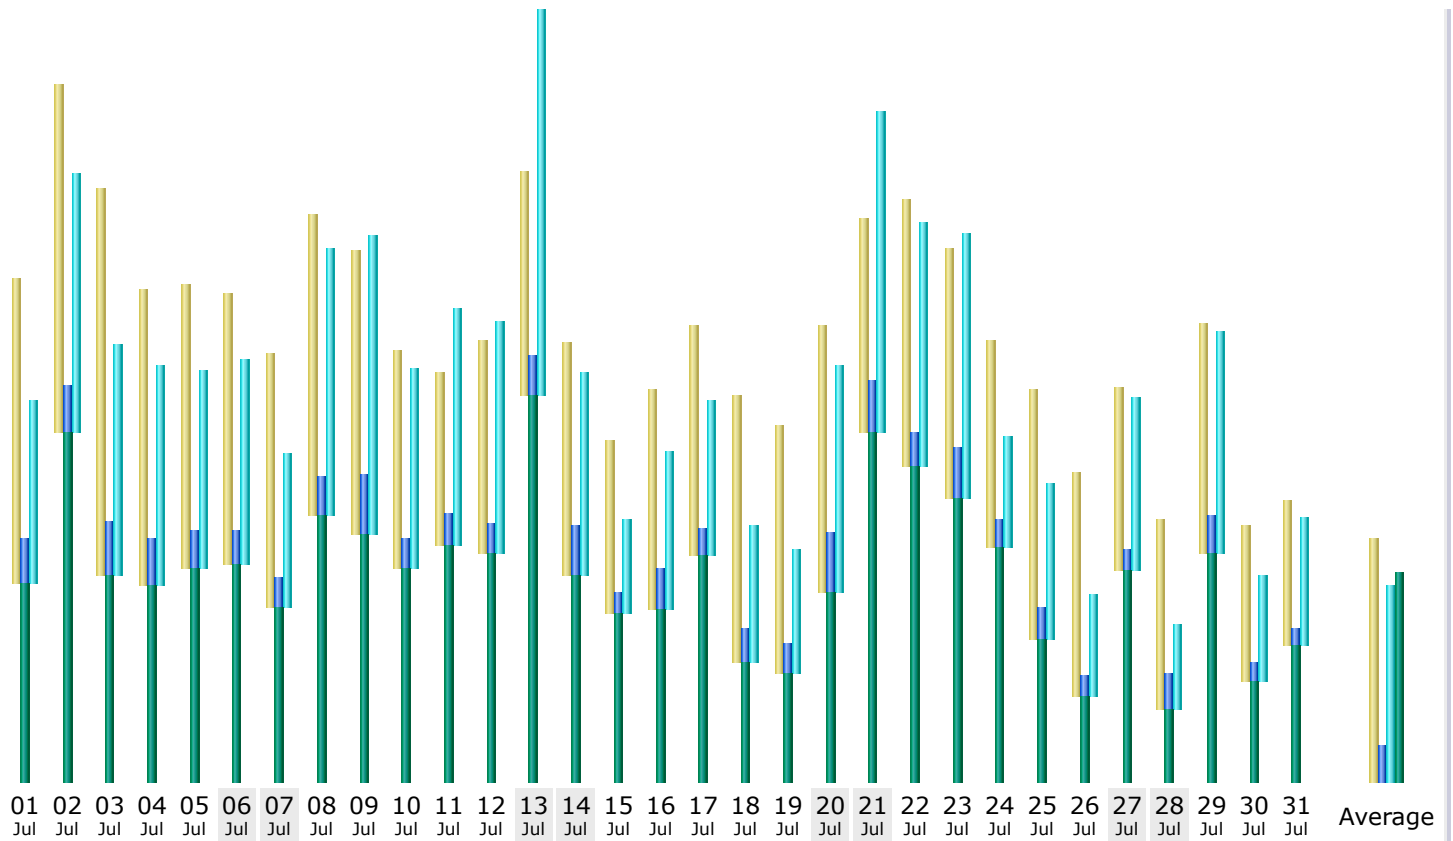

Last Update: 13 Aug 2019 - 22:11

Reported period: Jul 2019 OK

Summary

Reported period Month Jul 2019
First visit 01 Jul 2019 - 00:08
Last visit 31 Jul 2019 - 23:08

	Unique visitors	Number of visits	Pages	Hits	Bandwidth
Viewed traffic *	1,546	2,219 (1.43 visits/visitor)	3,981 (1.79 Pages/Visit)	21,816 (9.83 Hits/Visit)	2.54 GB (1200.02 KB/Visit)
Not viewed traffic *			8,427	18,752	2.05 GB

* Not viewed traffic includes traffic generated by robots, worms, or replies with special HTTP status codes.

Monthly history

Month	Unique visitors	Number of visits	Pages	Hits	Bandwidth
Jan 2019	1,661	2,401	4,969	20,040	2.88 GB
Feb 2019	1,476	2,056	3,925	17,921	2.36 GB
Mar 2019	1,754	2,662	4,921	20,562	2.31 GB
Apr 2019	1,585	2,554	4,556	24,869	2.95 GB
May 2019	1,703	2,473	4,404	21,984	2.64 GB
Jun 2019	2,099	3,143	5,701	36,268	3.85 GB
Jul 2019	1,546	2,219	3,981	21,816	2.54 GB
Aug 2019	508	610	1,544	6,917	1.14 GB
Sep 2019	0	0	0	0	0
Oct 2019	0	0	0	0	0
Nov 2019	0	0	0	0	0
Dec 2019	0	0	0	0	0
Total	12,332	18,118	34,001	170,377	20.67 GB

Days of month

Day	Number of visits	Pages	Hits	Bandwidth
01 Jul 2019	90	154	658	79.17 MB
02 Jul 2019	103	168	927	140.35 MB
03 Jul 2019	114	189	825	83.22 MB
04 Jul 2019	88	167	788	78.55 MB
05 Jul 2019	84	138	714	85.81 MB
06 Jul 2019	80	118	735	87.52 MB
07 Jul 2019	75	104	553	69.65 MB
08 Jul 2019	89	131	956	106.69 MB
09 Jul 2019	84	208	1,071	99.70 MB
10 Jul 2019	64	105	722	85.55 MB
11 Jul 2019	51	109	853	95.34 MB
12 Jul 2019	63	103	839	91.85 MB
13 Jul 2019	66	146	1,386	154.76 MB
14 Jul 2019	69	171	724	82.82 MB
15 Jul 2019	51	72	336	67.16 MB
16 Jul 2019	65	142	566	69.03 MB
17 Jul 2019	68	93	556	90.63 MB
18 Jul 2019	79	121	492	47.60 MB
19 Jul 2019	73	103	445	43.26 MB
20 Jul 2019	79	214	815	75.83 MB
21 Jul 2019	63	178	1,153	140.74 MB
22 Jul 2019	79	121	874	126.71 MB
23 Jul 2019	74	183	953	114.34 MB
24 Jul 2019	61	100	399	93.82 MB
25 Jul 2019	74	108	555	56.96 MB
26 Jul 2019	66	73	368	33.81 MB
27 Jul 2019	54	76	618	84.80 MB
28 Jul 2019	56	124	303	28.93 MB