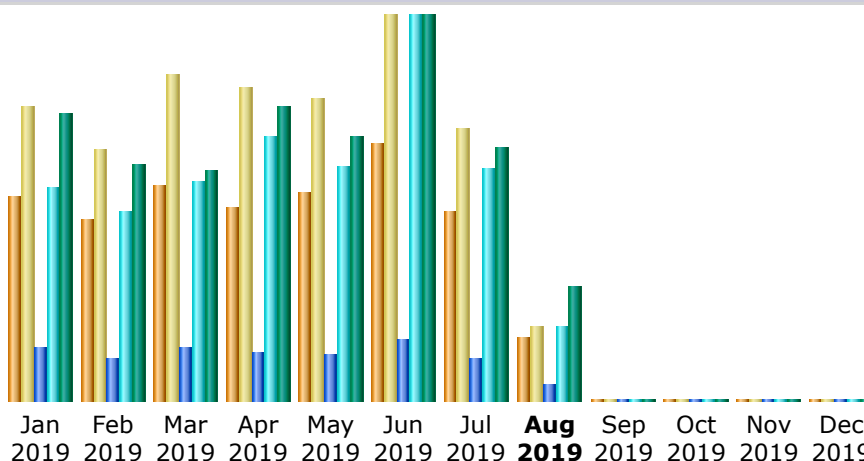

Last Update: 13 Aug 2019 - 22:11

Reported period: Jul 2019 OK

Summary

Reported period Month Jul 2019
First visit 01 Jul 2019 - 00:08
Last visit 31 Jul 2019 - 23:08

	Unique visitors	Number of visits	Pages	Hits	Bandwidth
Viewed traffic *	1,546	2,219 (1.43 visits/visitor)	3,981 (1.79 Pages/Visit)	21,816 (9.83 Hits/Visit)	2.54 GB (1200.02 KB/Visit)
Not viewed traffic *			8,427	18,752	2.05 GB

* Not viewed traffic includes traffic generated by robots, worms, or replies with special HTTP status codes.

Monthly history

Month	Unique visitors	Number of visits	Pages	Hits	Bandwidth
Jan 2019	1,661	2,401	4,969	20,040	2.88 GB
Feb 2019	1,476	2,056	3,925	17,921	2.36 GB
Mar 2019	1,754	2,662	4,921	20,562	2.31 GB
Apr 2019	1,585	2,554	4,556	24,869	2.95 GB
May 2019	1,703	2,473	4,404	21,984	2.64 GB
Jun 2019	2,099	3,143	5,701	36,268	3.85 GB
Jul 2019	1,546	2,219	3,981	21,816	2.54 GB
Aug 2019	508	610	1,544	6,917	1.14 GB
Sep 2019	0	0	0	0	0
Oct 2019	0	0	0	0	0
Nov 2019	0	0	0	0	0
Dec 2019	0	0	0	0	0
Total	12,332	18,118	34,001	170,377	20.67 GB

Days of month

Day	Number of visits	Pages	Hits	Bandwidth
01 Jul 2019	90	154	658	79.17 MB
02 Jul 2019	103	168	927	140.35 MB
03 Jul 2019	114	189	825	83.22 MB
04 Jul 2019	88	167	788	78.55 MB
05 Jul 2019	84	138	714	85.81 MB
06 Jul 2019	80	118	735	87.52 MB
07 Jul 2019	75	104	553	69.65 MB
08 Jul 2019	89	131	956	106.69 MB
09 Jul 2019	84	208	1,071	99.70 MB
10 Jul 2019	64	105	722	85.55 MB
11 Jul 2019	51	109	853	95.34 MB
12 Jul 2019	63	103	839	91.85 MB
13 Jul 2019	66	146	1,386	154.76 MB
14 Jul 2019	69	171	724	82.82 MB
15 Jul 2019	51	72	336	67.16 MB
16 Jul 2019	65	142	566	69.03 MB
17 Jul 2019	68	93	556	90.63 MB
18 Jul 2019	79	121	492	47.60 MB
19 Jul 2019	73	103	445	43.26 MB
20 Jul 2019	79	214	815	75.83 MB
21 Jul 2019	63	178	1,153	140.74 MB
22 Jul 2019	79	121	874	126.71 MB
23 Jul 2019	74	183	953	114.34 MB
24 Jul 2019	61	100	399	93.82 MB
25 Jul 2019	74	108	555	56.96 MB
26 Jul 2019	66	73	368	33.81 MB
27 Jul 2019	54	76	618	84.80 MB
28 Jul 2019	56	124	303	28.93 MB