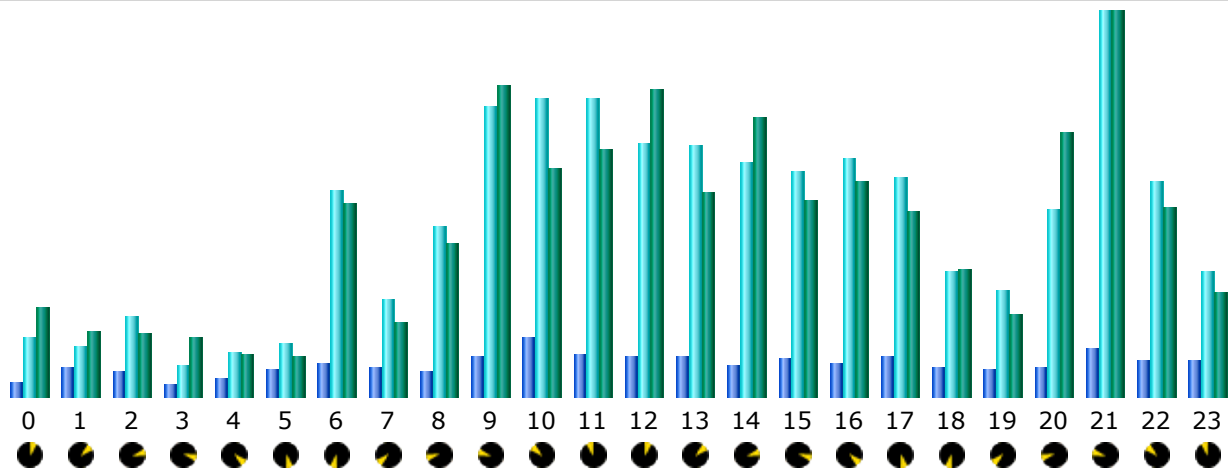

Hours

Hours	Pages	Hits	Bandwidth	Hours	Pages	Hits	Bandwidth
00	73	304	56.43 MB	12	208	1,305	194.33 MB
01	152	261	41.93 MB	13	200	1,296	129.22 MB
02	125	408	40.68 MB	14	158	1,198	177.09 MB
03	61	159	37.18 MB	15	196	1,164	123.70 MB
04	97	227	26.48 MB	16	166	1,228	135.99 MB