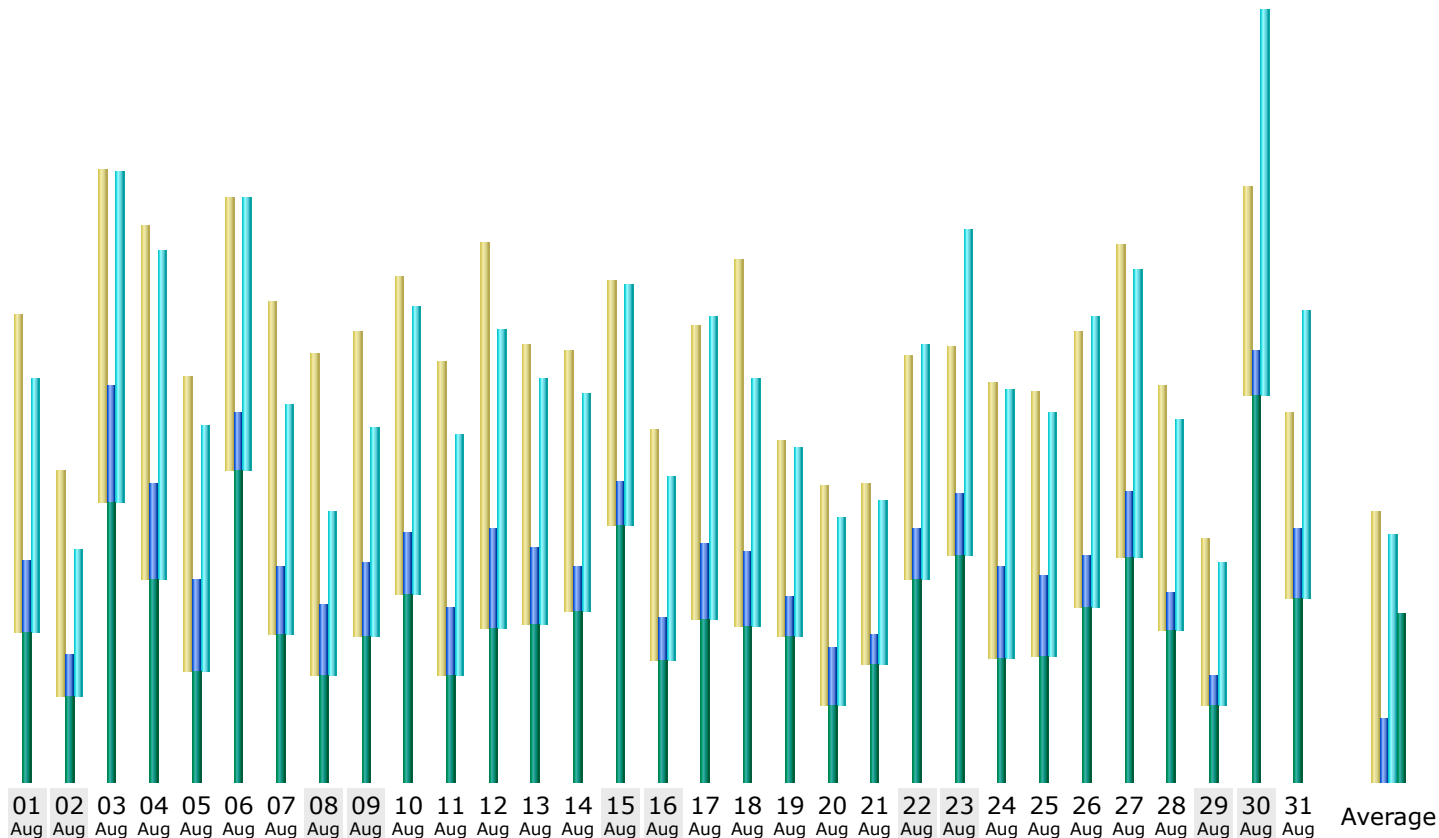

Last Update: 02 Sep 2020 - 22:14

Reported period:

Summary

Reported period Month Aug 2020
First visit 01 Aug 2020 - 00:03
Last visit 31 Aug 2020 - 23:49

	Unique visitors	Number of visits	Pages	Hits	Bandwidth
Viewed traffic *	1,500	2,227 (1.48 visits/visitor)	4,901 (2.2 Pages/Visit)	19,069 (8.56 Hits/Visit)	2.51 GB (1180.87 KB/Visit)
Not viewed traffic *			7,455	14,686	1.17 GB

* Not viewed traffic includes traffic generated by robots, worms, or replies with special HTTP status codes.

Monthly history

Month	Unique visitors	Number of visits	Pages	Hits	Bandwidth
Jan 2020	1,617	2,327	4,115	19,312	2.09 GB
Feb 2020	1,738	2,266	5,326	19,789	2.29 GB
Mar 2020	1,497	2,564	5,656	19,908	2.10 GB
Apr 2020	1,746	3,147	7,005	19,330	1.95 GB
May 2020	2,102	3,541	8,029	26,226	3.39 GB
Jun 2020	1,955	3,169	7,186	23,780	2.88 GB
Jul 2020	1,557	2,849	6,239	20,198	2.18 GB
Aug 2020	1,500	2,227	4,901	19,069	2.51 GB
Sep 2020	90	106	261	740	73.86 MB
Oct 2020	0	0	0	0	0
Nov 2020	0	0	0	0	0
Dec 2020	0	0	0	0	0
Total	13,802	22,196	48,718	168,352	19.47 GB

Days of month

Day	Number of visits	Pages	Hits	Bandwidth
01 Aug 2020	84	176	629	72.90 MB
02 Aug 2020	60	102	363	41.75 MB
03 Aug 2020	88	291	821	138.02 MB
04 Aug 2020	94	236	820	99.38 MB
05 Aug 2020	78	227	610	54.56 MB
06 Aug 2020	72	141	678	153.68 MB
07 Aug 2020	88	169	575	72.60 MB
08 Aug 2020	85	175	406	52.80 MB
09 Aug 2020	81	185	517	71.12 MB
10 Aug 2020	84	154	716	92.82 MB
11 Aug 2020	83	168	601	52.22 MB
12 Aug 2020	102	246	744	75.02 MB
13 Aug 2020	74	189	612	77.99 MB
14 Aug 2020	69	108	542	83.95 MB
15 Aug 2020	65	107	601	125.93 MB
16 Aug 2020	61	102	456	59.66 MB
17 Aug 2020	78	189	754	79.40 MB
18 Aug 2020	97	184	616	76.15 MB
19 Aug 2020	52	96	472	71.80 MB
20 Aug 2020	58	140	466	37.28 MB
21 Aug 2020	48	74	406	57.12 MB
22 Aug 2020	59	125	582	100.16 MB
23 Aug 2020	55	153	812	110.99 MB
24 Aug 2020	73	225	667	60.24 MB
25 Aug 2020	70	200	606	62.30 MB
26 Aug 2020	73	124	720	86.13 MB
27 Aug 2020	83	165	718	110.68 MB
28 Aug 2020	65	95	527	74.61 MB