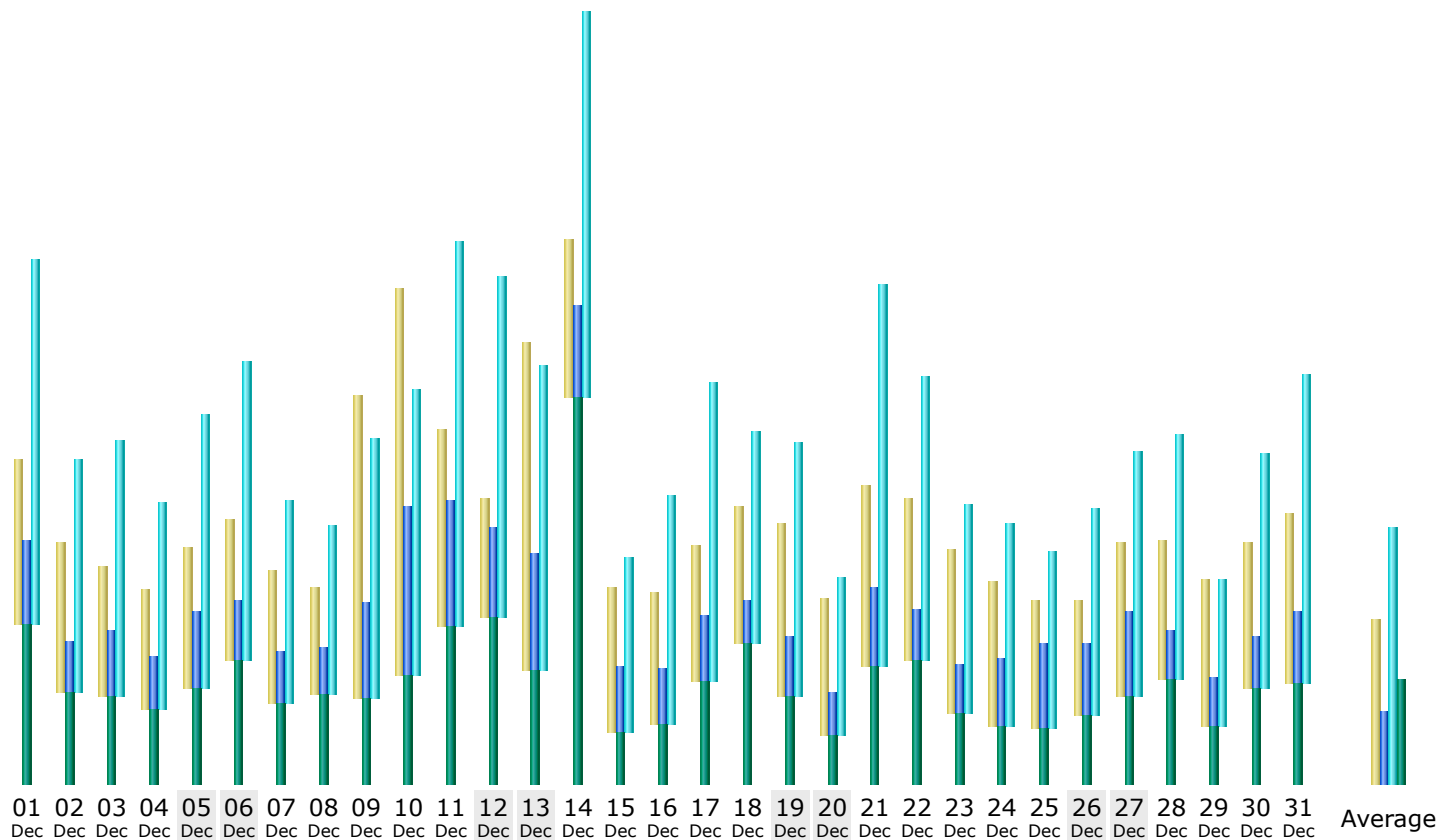

Day	Number of visits	Pages	Hits	Bandwidth
01 Dec 2020	96	243	1,068	150.47 MB
02 Dec 2020	88	145	681	85.79 MB
03 Dec 2020	76	188	748	82.21 MB
04 Dec 2020	70	154	605	69.75 MB
05 Dec 2020	83	221	797	89.86 MB
06 Dec 2020	82	174	875	116.36 MB
07 Dec 2020	78	145	592	75.93 MB
08 Dec 2020	63	133	488	83.52 MB
09 Dec 2020	179	278	758	78.45 MB
10 Dec 2020	227	492	838	101.90 MB
11 Dec 2020	116	363	1,122	148.03 MB
12 Dec 2020	70	257	997	156.63 MB
13 Dec 2020	194	344	894	106.17 MB
14 Dec 2020	93	266	1,126	361.47 MB
15 Dec 2020	85	189	508	47.57 MB
16 Dec 2020	78	158	669	54.34 MB
17 Dec 2020	80	188	870	94.67 MB
18 Dec 2020	80	123	618	131.95 MB
19 Dec 2020	101	171	739	81.12 MB
20 Dec 2020	80	120	459	45.81 MB
21 Dec 2020	107	230	1,119	110.05 MB
22 Dec 2020	95	150	831	115.05 MB
23 Dec 2020	97	139	611	65.54 MB
24 Dec 2020	85	195	594	52.33 MB
25 Dec 2020	75	244	516	50.94 MB
26 Dec 2020	67	212	605	63.15 MB
27 Dec 2020	90	248	718	81.91 MB
28 Dec 2020	81	142	714	96.72 MB