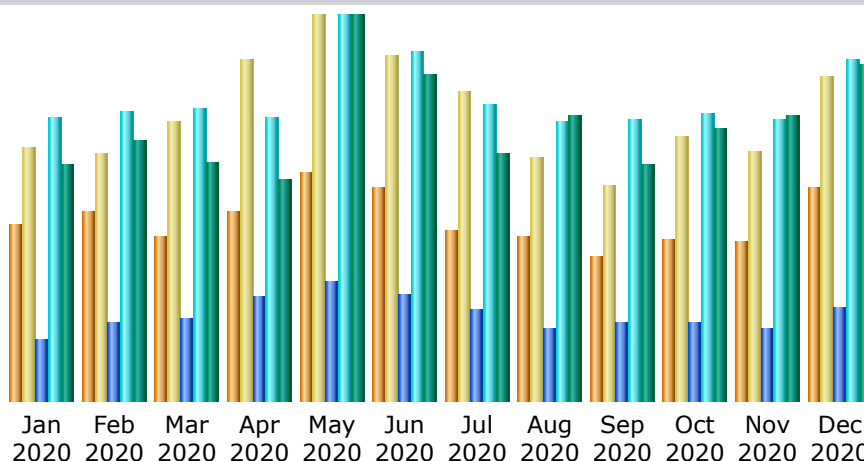

### Summary

**Reported period** Month Dec 2020

**First visit** 01 Dec 2020 - 00:10

**Last visit** 31 Dec 2020 - 21:30

	Unique visitors	Number of visits	Pages	Hits	Bandwidth
Viewed traffic *	<b>1,953</b>	<b>2,988</b> (1.52 visits/visitor)	<b>6,405</b> (2.14 Pages/Visit)	<b>23,180</b> (7.75 Hits/Visit)	<b>2.96 GB</b> (1039.55 KB/Visit)
Not viewed traffic *			<b>6,561</b>	<b>15,330</b>	<b>1.70 GB</b>

\* Not viewed traffic includes traffic generated by robots, worms, or replies with special HTTP status codes.

### Monthly history

Month	Unique visitors	Number of visits	Pages	Hits	Bandwidth
Jan 2020	1,617	2,327	4,115	19,312	2.09 GB
Feb 2020	1,738	2,266	5,326	19,789	2.29 GB
Mar 2020	1,497	2,564	5,656	19,908	2.10 GB
Apr 2020	1,746	3,147	7,005	19,330	1.95 GB
May 2020	2,102	3,541	8,029	26,226	3.39 GB
Jun 2020	1,955	3,169	7,186	23,780	2.88 GB
Jul 2020	1,557	2,849	6,239	20,198	2.18 GB
Aug 2020	1,500	2,227	4,901	19,069	2.51 GB
Sep 2020	1,319	1,970	5,367	19,204	2.08 GB
Oct 2020	1,491	2,435	5,262	19,605	2.40 GB
Nov 2020	1,460	2,283	4,925	19,135	2.51 GB
Dec 2020	1,953	2,988	6,405	23,180	2.96 GB
<b>Total</b>	<b>19,935</b>	<b>31,766</b>	<b>70,416</b>	<b>248,736</b>	<b>29.35 GB</b>