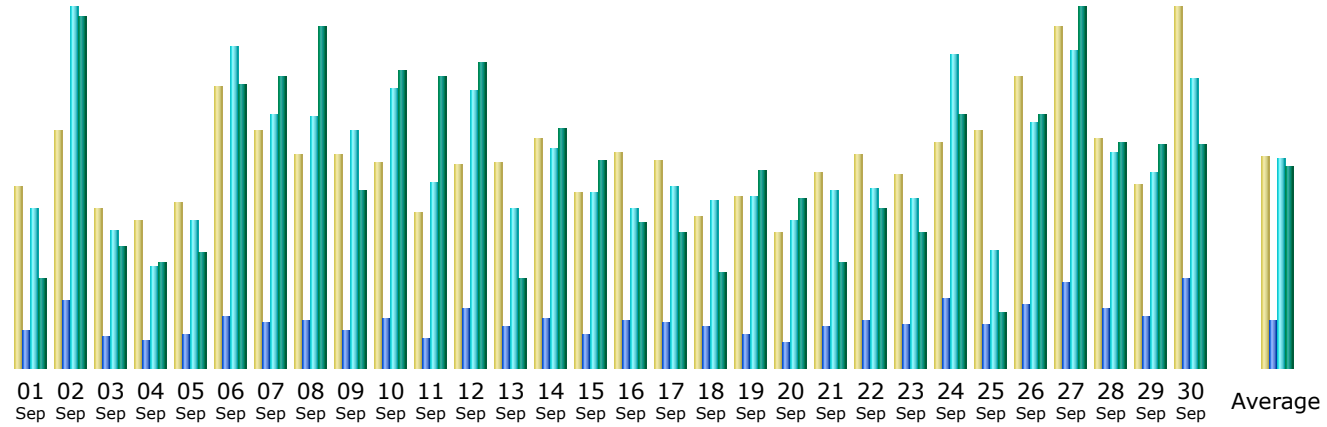

Last Update: 03 Oct 2021 - 22:14**Reported period:** Monthly ▾ Sep ▾ 2021 ▾ OK

Summary

Reported period	Month Sep 2021				
First visit	01 Sep 2021 - 00:26				
Last visit	30 Sep 2021 - 23:20				
	Unique visitors	Number of visits	Pages	Hits	Bandwidth
Viewed traffic *	2,113	3,423 (1.61 visits/visitor)	5,348 (1.56 Pages/Visit)	23,744 (6.93 Hits/Visit)	4.93 GB (1509.37 KB/Visit)
Not viewed traffic *			10,180	20,618	3.15 GB

* Not viewed traffic includes traffic generated by robots, worms, or replies with special HTTP status codes.

Monthly history

Month	Unique visitors	Number of visits	Pages	Hits	Bandwidth
Jan 2021	1,805	2,802	6,059	27,581	3.21 GB
Feb 2021	1,665	2,769	5,757	24,275	2.96 GB
Mar 2021	2,165	3,425	6,580	25,717	3.90 GB
Apr 2021	2,183	3,406	6,352	24,291	4.08 GB
May 2021	2,553	3,745	8,128	31,370	6.43 GB
Jun 2021	2,333	3,452	7,276	25,319	4.75 GB
Jul 2021	2,591	3,903	6,453	26,064	5.49 GB

Aug 2021	2,428	3,733	6,173	25,420	5.16 GB
Sep 2021	2,113	3,423	5,348	23,744	4.93 GB
Oct 2021	261	321	482	2,407	611.20 MB
Nov 2021	0	0	0	0	0
Dec 2021	0	0	0	0	0
Total	20,097	30,979	58,608	236,188	41.50 GB

Days of month

Day	Number of visits	Pages	Hits	Bandwidth
01 Sep 2021	98	140	603	74.49 MB
02 Sep 2021	128	254	1,357	294.06 MB
03 Sep 2021	86	116	518	101.34 MB
04 Sep 2021	79	104	384	88.01 MB
05 Sep 2021	89	123	554	96.51 MB
06 Sep 2021	151	191	1,211	237.20 MB
07 Sep 2021	128	172	951	243.38 MB
08 Sep 2021	115	175	944	285.19 MB
09 Sep 2021	115	143	890	148.19 MB
10 Sep 2021	110	181	1,048	248.91 MB
11 Sep 2021	83	110	701	242.60 MB
12 Sep 2021	109	224	1,041	254.51 MB
13 Sep 2021	111	153	600	75.06 MB
14 Sep 2021	123	184	823	200.60 MB
15 Sep 2021	94	124	660	173.83 MB
16 Sep 2021	116	178	596	121.57 MB
17 Sep 2021	112	167	683	112.76 MB