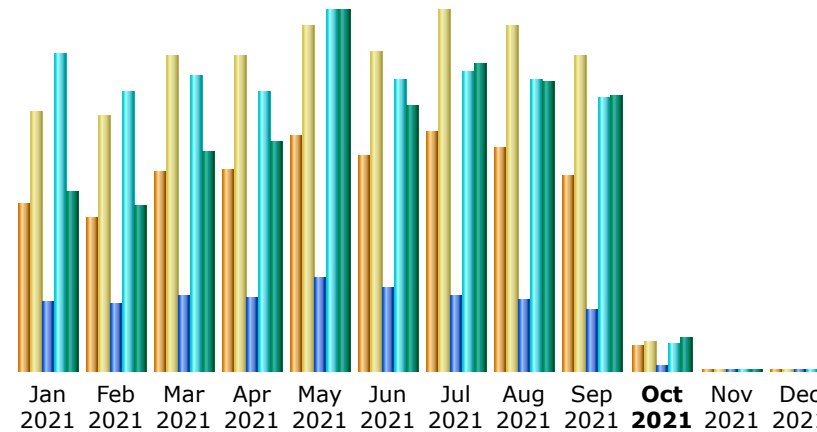

Last Update: 03 Oct 2021 - 22:14**Reported period:** Monthly ▾ Sep ▾ 2021 ▾ OK

Summary

Reported period	Month Sep 2021				
First visit	01 Sep 2021 - 00:26				
Last visit	30 Sep 2021 - 23:20				
	Unique visitors	Number of visits	Pages	Hits	Bandwidth
Viewed traffic *	2,113	3,423 (1.61 visits/visitor)	5,348 (1.56 Pages/Visit)	23,744 (6.93 Hits/Visit)	4.93 GB (1509.37 KB/Visit)
Not viewed traffic *			10,180	20,618	3.15 GB

* Not viewed traffic includes traffic generated by robots, worms, or replies with special HTTP status codes.

Monthly history

Month	Unique visitors	Number of visits	Pages	Hits	Bandwidth
Jan 2021	1,805	2,802	6,059	27,581	3.21 GB
Feb 2021	1,665	2,769	5,757	24,275	2.96 GB
Mar 2021	2,165	3,425	6,580	25,717	3.90 GB
Apr 2021	2,183	3,406	6,352	24,291	4.08 GB
May 2021	2,553	3,745	8,128	31,370	6.43 GB
Jun 2021	2,333	3,452	7,276	25,319	4.75 GB
Jul 2021	2,591	3,903	6,453	26,064	5.49 GB

Aug 2021	2,428	3,733	6,173	25,420	5.16 GB
Sep 2021	2,113	3,423	5,348	23,744	4.93 GB
Oct 2021	261	321	482	2,407	611.20 MB
Nov 2021	0	0	0	0	0
Dec 2021	0	0	0	0	0
Total	20,097	30,979	58,608	236,188	41.50 GB

Days of month

Day	Number of visits	Pages	Hits	Bandwidth
01 Sep 2021	98	140	603	74.49 MB
02 Sep 2021	128	254	1,357	294.06 MB
03 Sep 2021	86	116	518	101.34 MB
04 Sep 2021	79	104	384	88.01 MB
05 Sep 2021	89	123	554	96.51 MB
06 Sep 2021	151	191	1,211	237.20 MB
07 Sep 2021	128	172	951	243.38 MB
08 Sep 2021	115	175	944	285.19 MB
09 Sep 2021	115	143	890	148.19 MB
10 Sep 2021	110	181	1,048	248.91 MB
11 Sep 2021	83	110	701	242.60 MB
12 Sep 2021	109	224	1,041	254.51 MB
13 Sep 2021	111	153	600	75.06 MB
14 Sep 2021	123	184	823	200.60 MB
15 Sep 2021	94	124	660	173.83 MB
16 Sep 2021	116	178	596	121.57 MB
17 Sep 2021	112	167	683	112.76 MB