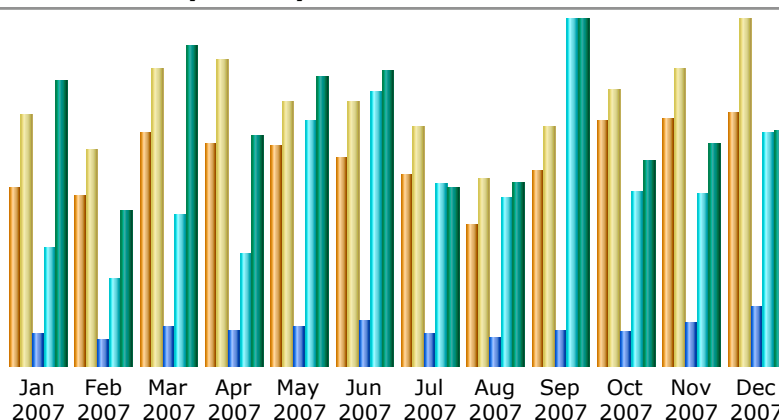

Last Update: 30 May 2009 - 02:17

Reported period:

Summary

Reported period	Year 2007				
First visit	01 Jan 2007 - 04:56				
Last visit	31 Dec 2007 - 21:20				
	Unique visitors	Number of visits	Pages	Hits	Bandwidth
Viewed traffic *	<= 2854 Exact value not available in 'Year' view	3624 (1.26 visits/visitor)	8406 (2.31 Pages/Visit)	42251 (11.65 Hits/Visit)	520.29 MB (147.01 KB/Visit)
Not viewed traffic *			13022	14321	502.26 MB

* Not viewed traffic includes traffic generated by robots, worms, or replies with special HTTP status codes.

Monthly history