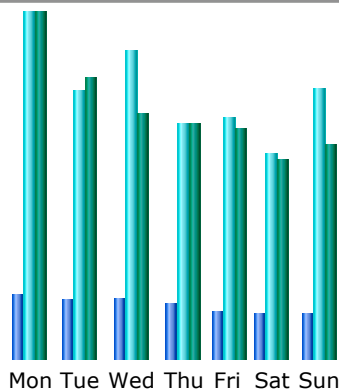

Days of week

Day	Pages	Hits	Bandwidth
Mon	27.98	149.40	1.97 MB