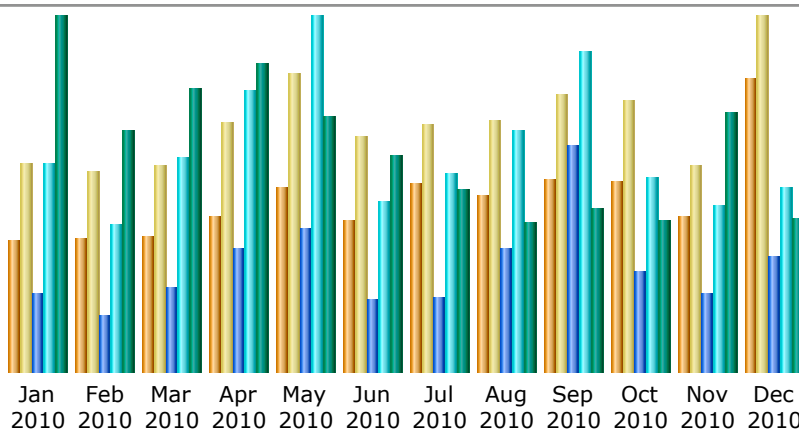

Last Update: 01 Jan 2011 - 12:13

Reported period:

Summary

Reported period	Year 2010				
First visit	01 Jan 2010 - 00:25				
Last visit	31 Dec 2010 - 23:56				
	Unique visitors	Number of visits	Pages	Hits	Bandwidth
Viewed traffic *	<= 8093 Exact value not available in 'Year' view	11658 (1.44 visits/visitor)	41232 (3.53 Pages/Visit)	87006 (7.46 Hits/Visit)	2.96 GB (265.92 KB/Visit)
Not viewed traffic *			65580	72248	3.55 GB

* Not viewed traffic includes traffic generated by robots, worms, or replies with special HTTP status codes.

Monthly history

Month	Unique visitors	Number of visits	Pages	Hits	Bandwidth
Jan 2010	506	804	2506	6766	395.76 MB
Feb 2010	519	778	1799	4755	268.54 MB
Mar 2010	525	802	2724	6944	316.09 MB
Apr 2010	603	969	4025	9092	344.85 MB
May 2010	719	1161	4629	11521	285.41 MB
Jun 2010	585	911	2342	5524	241.68 MB
Jul 2010	728	962	2374	6417	202.69 MB
Aug 2010	686	973	3982	7850	165.22 MB
Sep 2010	745	1073	7310	10426	181.33 MB
Oct 2010	737	1052	3216	6297	167.48 MB
Nov 2010	601	796	2552	5438	288.12 MB
Dec 2010	1139	1377	3773	5976	170.29 MB
Total	8093	11658	41232	87006	2.96 GB

Days of month