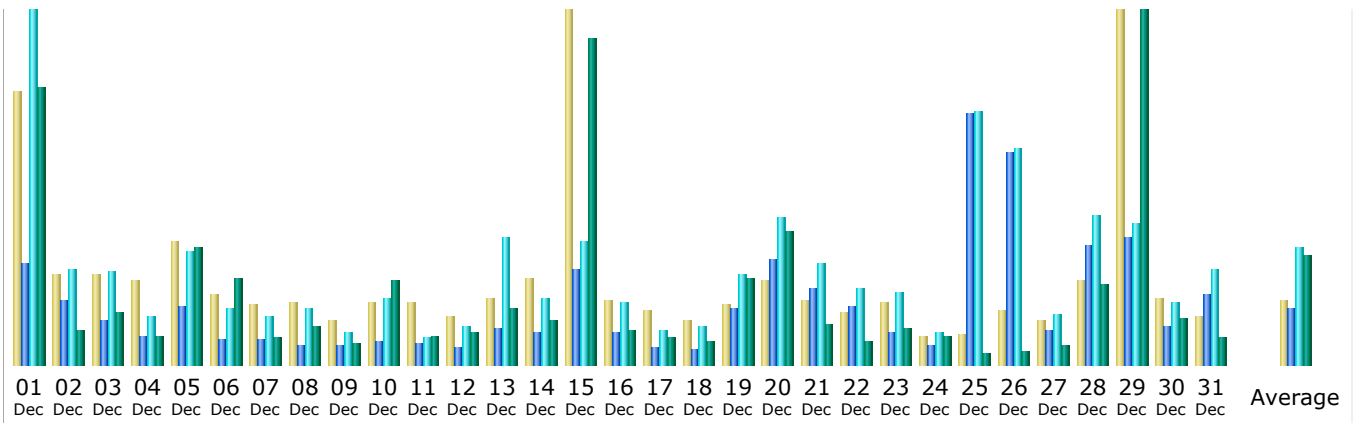

Day	Number of visits	Pages	Hits	Bandwidth
01 Dec 2010	135	203	716	21.08 MB
02 Dec 2010	44	130	194	2.57 MB
03 Dec 2010	44	91	187	4.02 MB
04 Dec 2010	42	59	96	2.18 MB
05 Dec 2010	61	118	229	8.95 MB
06 Dec 2010	35	50	113	6.51 MB
07 Dec 2010	30	50	98	1.99 MB
08 Dec 2010	31	39	113	2.91 MB
09 Dec 2010	22	36	65	1.63 MB
10 Dec 2010	31	45	132	6.42 MB
11 Dec 2010	31	41	52	2.19 MB
12 Dec 2010	24	34	79	2.52 MB
13 Dec 2010	33	72	255	4.25 MB
14 Dec 2010	43	67	134	3.42 MB
15 Dec 2010	176	191	247	24.89 MB
16 Dec 2010	32	65	125	2.70 MB
17 Dec 2010	27	32	71	2.07 MB
18 Dec 2010	22	29	76	1.67 MB
19 Dec 2010	30	113	181	6.57 MB
20 Dec 2010	42	211	298	10.18 MB
21 Dec 2010	32	152	205	3.03 MB
22 Dec 2010	26	118	152	1.73 MB
23 Dec 2010	31	66	146	2.71 MB
24 Dec 2010	14	38	66	2.16 MB
25 Dec 2010	15	506	511	885.65 KB
26 Dec 2010	27	428	434	979.90 KB
27 Dec 2010	22	70	100	1.36 MB
28 Dec 2010	42	241	300	6.13 MB
29 Dec 2010	176	258	285	26.99 MB
30 Dec 2010	33	78	124	3.55 MB
31 Dec 2010	24	142	192	2.07 MB
Average	31.94	112.96	238.37	8.29 MB
Total	1377	3773	5976	170.29 MB

Days of week