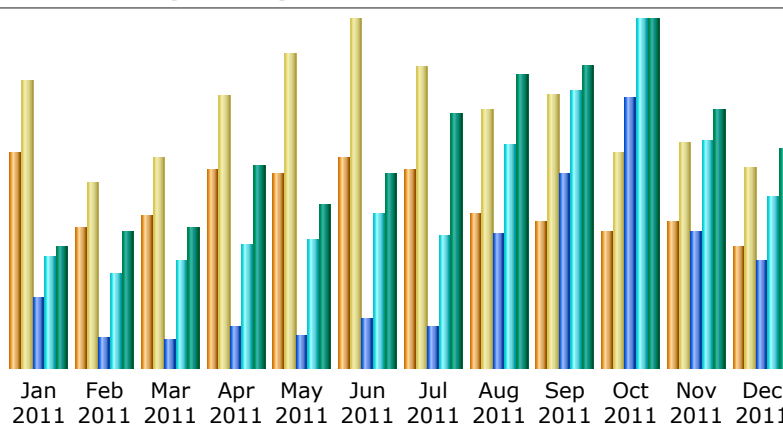

Last Update: 07 Jan 2012 - 12:15

Reported period:

Summary

Reported period	Year 2011				
First visit	01 Jan 2011 - 00:00				
Last visit	31 Dec 2011 - 22:49				
	Unique visitors	Number of visits	Pages	Hits	Bandwidth
Viewed traffic *	<= 9,933 Exact value not available in 'Year' view	15,252 (1.53 visits/visitor)	162,878 (10.67 Pages/Visit)	300,705 (19.71 Hits/Visit)	5.99 GB (411.59 KB/Visit)
Not viewed traffic *			62,677	90,634	3.31 GB

* Not viewed traffic includes traffic generated by robots, worms, or replies with special HTTP status codes.

Monthly history