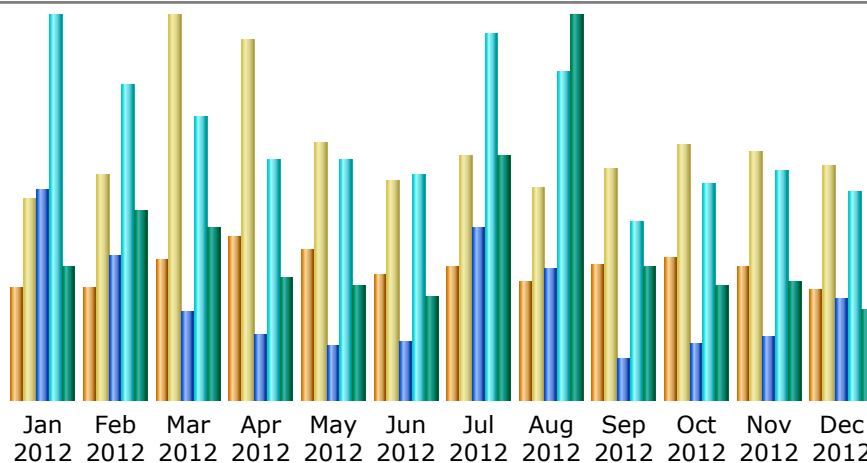

Last Update: 01 Jan 2013 - 12:03

Reported period:

Summary

| | | | | | |
|------------------------|--|--|-------------------------------------|--------------------------------------|-------------------------------------|
| Reported period | Year 2012 | | | | |
| First visit | 01 Jan 2012 - 04:56 | | | | |
| Last visit | 31 Dec 2012 - 23:51 | | | | |
| | Unique visitors | Number of visits | Pages | Hits | Bandwidth |
| Viewed traffic * | <= 9,816 Exact value not available in 'Year' view | 19,087 (1.94 visits/visitor) | 88,560 (4.63 Pages/Visit) | 239,835 (12.56 Hits/Visit) | 7.88 GB (433.01 KB/Visit) |
| Not viewed traffic * | | | 62,804 | 117,718 | 2.77 GB |

* Not viewed traffic includes traffic generated by robots, worms, or replies with special HTTP status codes.

Monthly history

| Month | Unique visitors | Number of visits | Pages | Hits | Bandwidth |
|--------------|-----------------|------------------|---------------|----------------|----------------|
| Jan 2012 | 696 | 1,255 | 15,666 | 28,666 | 564.65 MB |
| Feb 2012 | 697 | 1,405 | 10,721 | 23,546 | 793.20 MB |
| Mar 2012 | 873 | 2,388 | 6,561 | 21,022 | 721.60 MB |
| Apr 2012 | 1,018 | 2,231 | 4,835 | 17,900 | 516.66 MB |
| May 2012 | 938 | 1,598 | 4,032 | 17,992 | 479.27 MB |
| Jun 2012 | 775 | 1,355 | 4,347 | 16,865 | 434.49 MB |
| Jul 2012 | 829 | 1,520 | 12,753 | 27,292 | 1023.71 MB |
| Aug 2012 | 737 | 1,324 | 9,856 | 24,476 | 1.58 GB |
| Sep 2012 | 842 | 1,434 | 3,153 | 13,323 | 561.77 MB |
| Oct 2012 | 887 | 1,581 | 4,244 | 16,196 | 482.44 MB |
| Nov 2012 | 835 | 1,542 | 4,771 | 17,099 | 495.18 MB |
| Dec 2012 | 689 | 1,454 | 7,621 | 15,458 | 383.41 MB |
| Total | 9,816 | 19,087 | 88,560 | 239,835 | 7.88 GB |