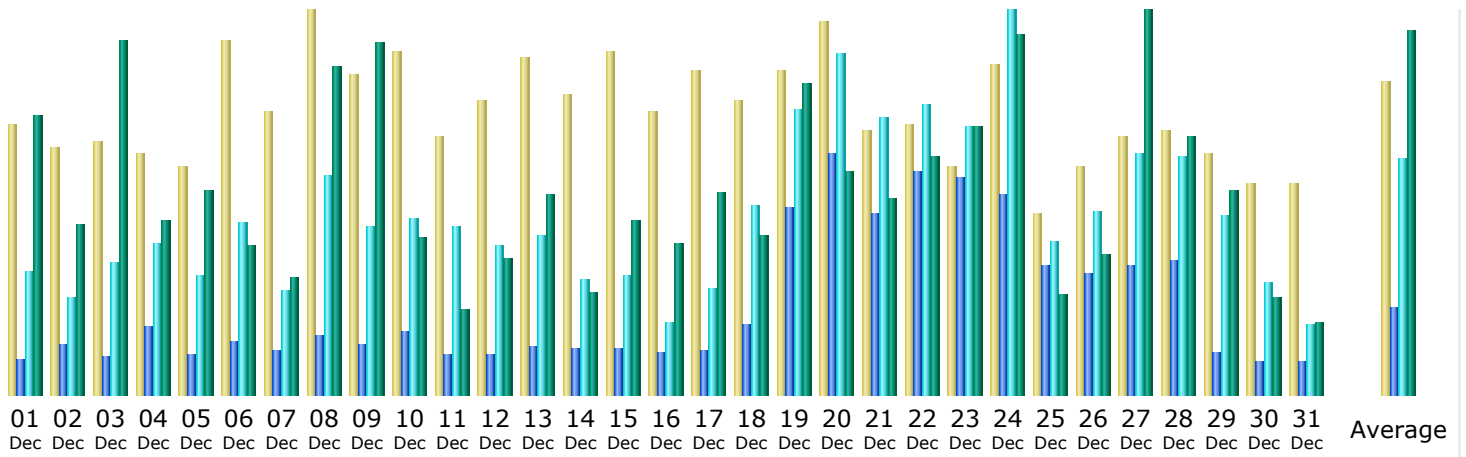

Day	Number of visits	Pages	Hits	Bandwidth
01 Dec 2012	45	100	340	16.86 MB
02 Dec 2012	41	142	268	10.28 MB
03 Dec 2012	42	105	366	21.45 MB
04 Dec 2012	40	185	418	10.48 MB
05 Dec 2012	38	110	331	12.30 MB
06 Dec 2012	59	145	477	9.01 MB
07 Dec 2012	47	123	289	7.04 MB
08 Dec 2012	64	164	611	19.79 MB
09 Dec 2012	53	137	464	21.28 MB
10 Dec 2012	57	178	492	9.48 MB
11 Dec 2012	43	107	468	5.12 MB
12 Dec 2012	49	112	416	8.24 MB
13 Dec 2012	56	134	445	12.11 MB
14 Dec 2012	50	127	320	6.19 MB
15 Dec 2012	57	130	329	10.51 MB
16 Dec 2012	47	113	201	9.14 MB
17 Dec 2012	54	120	295	12.19 MB
18 Dec 2012	49	196	528	9.60 MB
19 Dec 2012	54	523	791	18.81 MB
20 Dec 2012	62	667	947	13.48 MB
21 Dec 2012	44	501	772	11.82 MB
22 Dec 2012	45	622	807	14.41 MB
23 Dec 2012	38	601	749	16.26 MB
24 Dec 2012	55	556	1,070	21.79 MB
25 Dec 2012	30	361	424	6.07 MB
26 Dec 2012	38	333	510	8.43 MB
27 Dec 2012	43	360	670	23.28 MB
28 Dec 2012	44	370	661	15.53 MB
29 Dec 2012	40	116	497	12.36 MB
30 Dec 2012	35	91	310	5.82 MB
31 Dec 2012	35	92	192	4.27 MB
Average	52	241	655	22.05 MB
Total	1,454	7,621	15,458	383.41 MB

Days of week