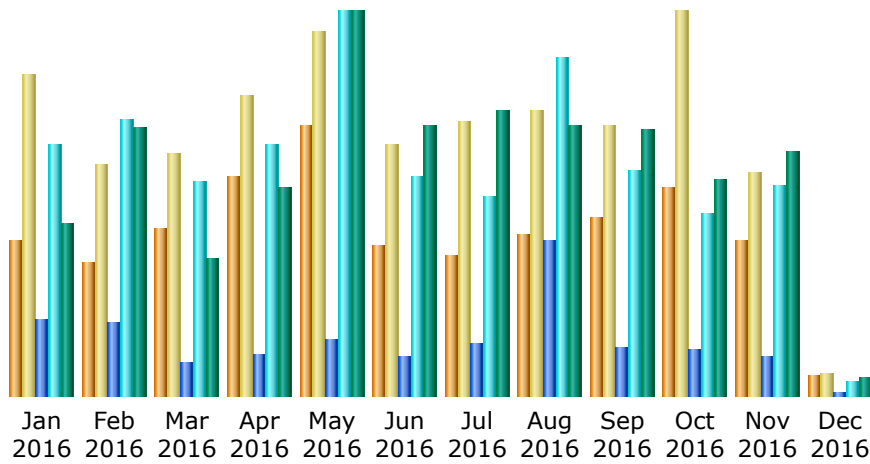

Last Update: 16 Jan 2017 - 22:14

Reported period:

Summary

Reported period Year 2016					
First visit 01 Jan 2016 - 00:00					
Last visit 31 Dec 2016 - 23:52					
	Unique visitors	Number of visits	Pages	Hits	Bandwidth
Viewed traffic *	<= 12,246 Exact value not available in 'Year' view	19,827 (1.61 visits/visitor)	57,843 (2.91 Pages/Visit)	241,369 (12.17 Hits/Visit)	15.69 GB (829.92 KB/Visit)
Not viewed traffic *			84,502	239,626	15.44 GB

* Not viewed traffic includes traffic generated by robots, worms, or replies with special HTTP status codes.

Monthly history

Month	Unique visitors	Number of visits	Pages	Hits	Bandwidth
Jan 2016	973	2,014	6,710	21,825	1010.56 MB
Feb 2016	837	1,443	6,389	24,206	1.53 GB
Mar 2016	1,051	1,513	2,916	18,765	805.46 MB
Apr 2016	1,364	1,870	3,617	21,894	1.20 GB
May 2016	1,688	2,280	4,862	33,561	2.20 GB
Jun 2016	943	1,571	3,364	19,068	1.55 GB
Jul 2016	878	1,720	4,576	17,405	1.64 GB
Aug 2016	1,010	1,782	13,552	29,634	1.55 GB
Sep 2016	1,114	1,690	4,201	19,600	1.52 GB
Oct 2016	1,302	2,402	4,047	15,869	1.24 GB
Nov 2016	961	1,396	3,364	18,290	1.39 GB
Dec 2016	125	146	245	1,252	103.56 MB
Total	12,246	19,827	57,843	241,369	15.69 GB

Days of month

Day	Number of visits	Pages	Hits	Bandwidth
01 Dec 2016	42	48	191	20.95 MB
02 Dec 2016	42	65	346	40.58 MB
03 Dec 2016	29	56	355	24.01 MB
04 Dec 2016	30	69	350	17.79 MB
05 Dec 2016	0	0	0	0
06 Dec 2016	0	0	0	0
07 Dec 2016	0	0	0	0
08 Dec 2016	0	0	0	0
09 Dec 2016	0	0	0	0
10 Dec 2016	0	0	0	0
11 Dec 2016	0	0	0	0
12 Dec 2016	0	0	0	0
13 Dec 2016	0	0	0	0
14 Dec 2016	0	0	0	0
15 Dec 2016	0	0	0	0
16 Dec 2016	0	0	0	0
17 Dec 2016	0	0	0	0
18 Dec 2016	0	0	0	0
19 Dec 2016	0	0	0	0
20 Dec 2016	0	0	0	0
21 Dec 2016	0	0	0	0
22 Dec 2016	0	0	0	0
23 Dec 2016	0	0	0	0
24 Dec 2016	0	0	0	0
25 Dec 2016	0	0	0	0
26 Dec 2016	0	0	0	0
27 Dec 2016	0	0	0	0
28 Dec 2016	0	0	0	0