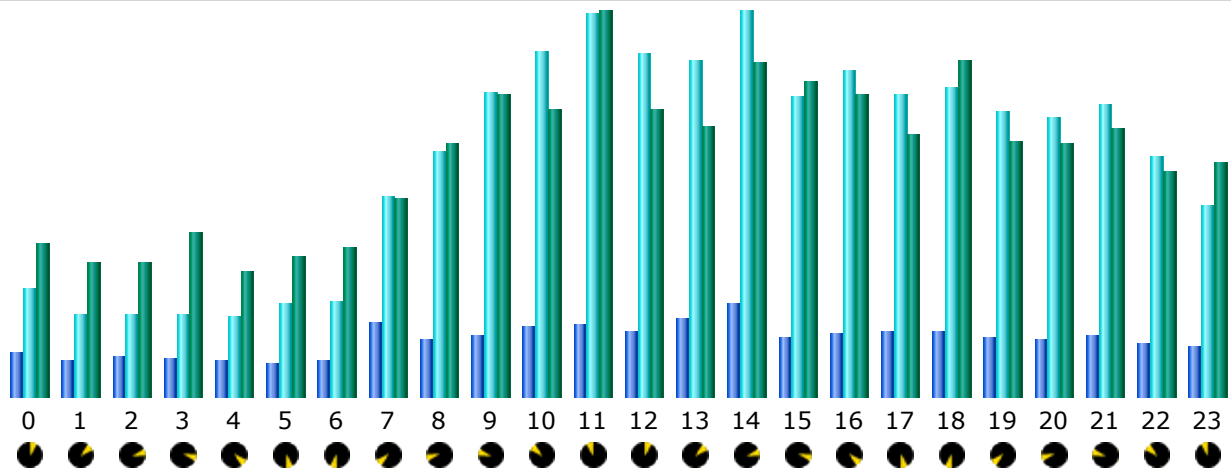

Hours

Hours	Pages	Hits	Bandwidth	Hours	Pages	Hits	Bandwidth
00	1,828	4,619	426.39 MB	12	2,812	14,520	803.27 MB
01	1,533	3,457	374.76 MB	13	3,355	14,308	752.94 MB
02	1,654	3,501	371.60 MB	14	3,909	16,329	928.99 MB
03	1,614	3,513	456.78 MB	15	2,519	12,741	879.07 MB
04	1,483	3,392	347.56 MB	16	2,678	13,808	844.01 MB