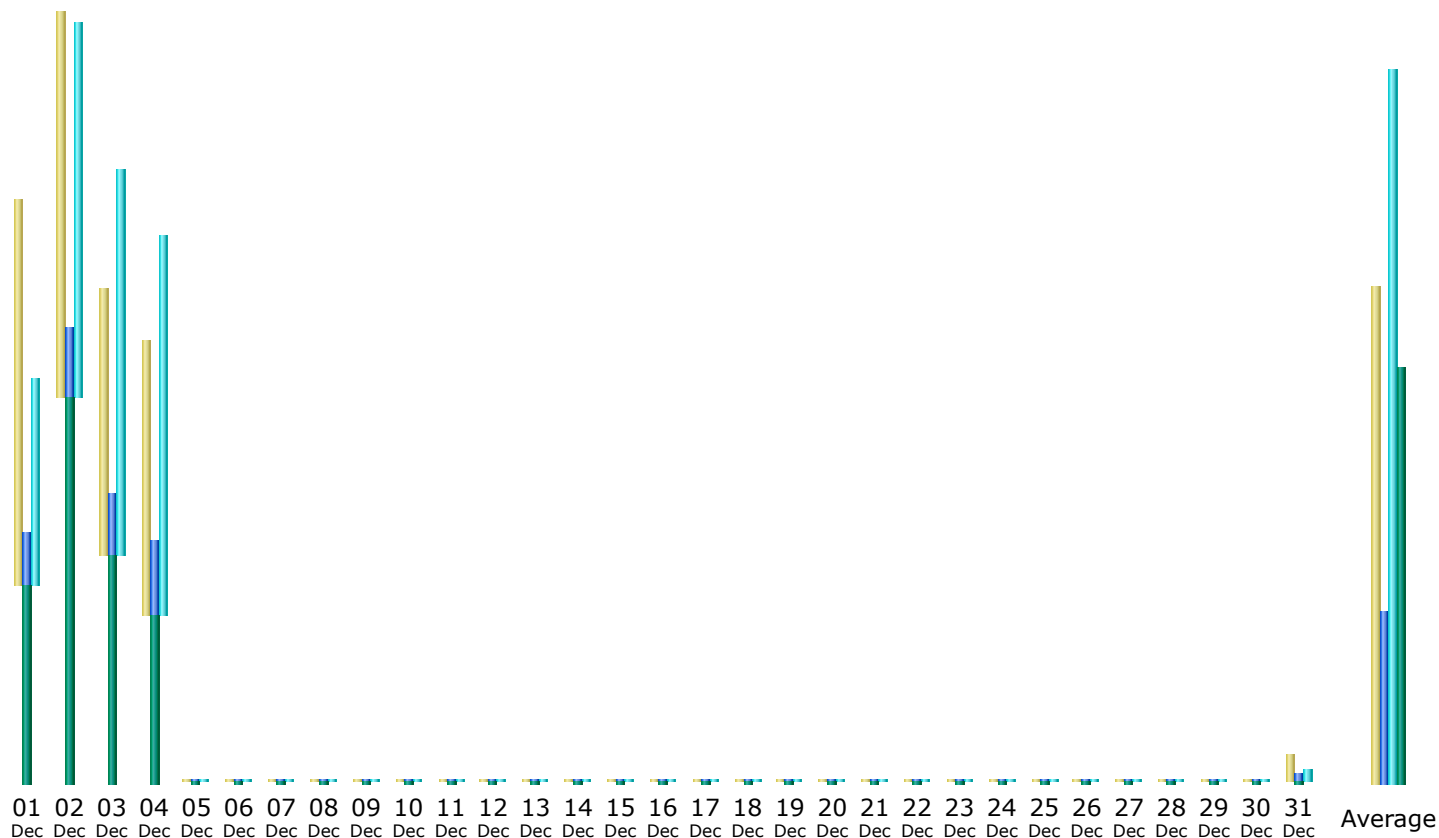

Last Update: 16 Jan 2017 - 22:14

Reported period:

Summary

Reported period Year 2016					
First visit 01 Jan 2016 - 00:00					
Last visit 31 Dec 2016 - 23:52					
	Unique visitors	Number of visits	Pages	Hits	Bandwidth
Viewed traffic *	<= 12,246 Exact value not available in 'Year' view	19,827 (1.61 visits/visitor)	57,843 (2.91 Pages/Visit)	241,369 (12.17 Hits/Visit)	15.69 GB (829.92 KB/Visit)
Not viewed traffic *			84,502	239,626	15.44 GB

* Not viewed traffic includes traffic generated by robots, worms, or replies with special HTTP status codes.

Monthly history

Month	Unique visitors	Number of visits	Pages	Hits	Bandwidth
Jan 2016	973	2,014	6,710	21,825	1010.56 MB
Feb 2016	837	1,443	6,389	24,206	1.53 GB
Mar 2016	1,051	1,513	2,916	18,765	805.46 MB
Apr 2016	1,364	1,870	3,617	21,894	1.20 GB
May 2016	1,688	2,280	4,862	33,561	2.20 GB
Jun 2016	943	1,571	3,364	19,068	1.55 GB
Jul 2016	878	1,720	4,576	17,405	1.64 GB
Aug 2016	1,010	1,782	13,552	29,634	1.55 GB
Sep 2016	1,114	1,690	4,201	19,600	1.52 GB
Oct 2016	1,302	2,402	4,047	15,869	1.24 GB
Nov 2016	961	1,396	3,364	18,290	1.39 GB
Dec 2016	125	146	245	1,252	103.56 MB
Total	12,246	19,827	57,843	241,369	15.69 GB

Days of month

Day	Number of visits	Pages	Hits	Bandwidth
01 Dec 2016	42	48	191	20.95 MB
02 Dec 2016	42	65	346	40.58 MB
03 Dec 2016	29	56	355	24.01 MB
04 Dec 2016	30	69	350	17.79 MB
05 Dec 2016	0	0	0	0
06 Dec 2016	0	0	0	0
07 Dec 2016	0	0	0	0
08 Dec 2016	0	0	0	0
09 Dec 2016	0	0	0	0
10 Dec 2016	0	0	0	0
11 Dec 2016	0	0	0	0
12 Dec 2016	0	0	0	0
13 Dec 2016	0	0	0	0
14 Dec 2016	0	0	0	0
15 Dec 2016	0	0	0	0
16 Dec 2016	0	0	0	0
17 Dec 2016	0	0	0	0
18 Dec 2016	0	0	0	0
19 Dec 2016	0	0	0	0
20 Dec 2016	0	0	0	0
21 Dec 2016	0	0	0	0
22 Dec 2016	0	0	0	0
23 Dec 2016	0	0	0	0
24 Dec 2016	0	0	0	0
25 Dec 2016	0	0	0	0
26 Dec 2016	0	0	0	0
27 Dec 2016	0	0	0	0
28 Dec 2016	0	0	0	0