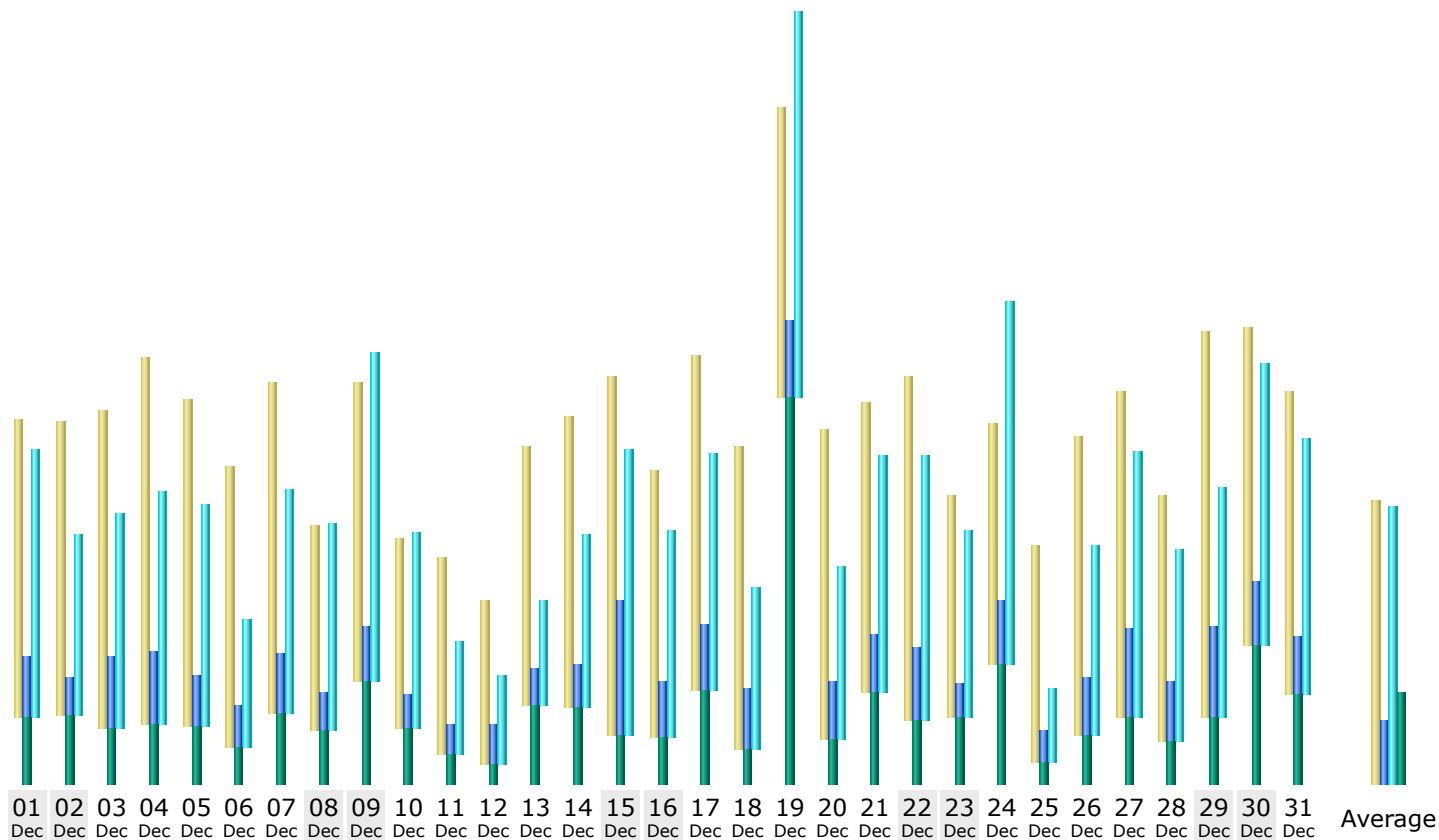

Last Update: 30 Apr 2019 - 22:04

Reported period:

Summary

Reported period Year 2018
First visit 01 Jan 2018 - 00:56
Last visit 31 Dec 2018 - 23:59

	Unique visitors	Number of visits	Pages	Hits	Bandwidth
Viewed traffic *	<= 16,852 Exact value not available in 'Year' view	22,922 (1.36 visits/visitor)	53,357 (2.32 Pages/Visit)	232,651 (10.14 Hits/Visit)	28.94 GB (1323.65 KB/Visit)
Not viewed traffic *			98,487	212,770	29.20 GB

* Not viewed traffic includes traffic generated by robots, worms, or replies with special HTTP status codes.

Monthly history

Jan 2018 Feb 2018 Mar 2018 Apr 2018 May 2018 Jun 2018 Jul 2018 Aug 2018 Sep 2018 Oct 2018 Nov 2018 Dec 2018

Days of month

Day	Number of visits	Pages	Hits	Bandwidth
01 Dec 2018	66	142	617	57.85 MB
02 Dec 2018	65	88	418	60.35 MB
03 Dec 2018	70	165	494	47.89 MB
04 Dec 2018	81	167	536	51.83 MB
05 Dec 2018	72	118	507	51.03 MB
06 Dec 2018	62	97	292	30.46 MB
07 Dec 2018	73	137	514	62.37 MB
08 Dec 2018	45	88	475	46.54 MB
09 Dec 2018	66	125	754	90.06 MB
10 Dec 2018	42	78	452	48.25 MB
11 Dec 2018	43	67	260	24.99 MB
12 Dec 2018	36	90	206	17.06 MB
13 Dec 2018	57	82	238	69.35 MB
14 Dec 2018	64	97	396	66.68 MB
15 Dec 2018	79	310	658	42.30 MB
16 Dec 2018	59	126	474	41.46 MB
17 Dec 2018	74	150	544	82.84 MB
18 Dec 2018	67	142	372	28.75 MB
19 Dec 2018	64	173	886	341.39 MB
20 Dec 2018	68	130	394	38.26 MB
21 Dec 2018	64	130	543	80.01 MB
22 Dec 2018	76	166	610	56.39 MB
23 Dec 2018	49	78	433	58.69 MB
24 Dec 2018	53	146	835	106.04 MB
25 Dec 2018	48	69	170	17.97 MB
26 Dec 2018	66	130	434	42.27 MB
27 Dec 2018	72	204	613	57.65 MB
28 Dec 2018	54	137	440	36.33 MB