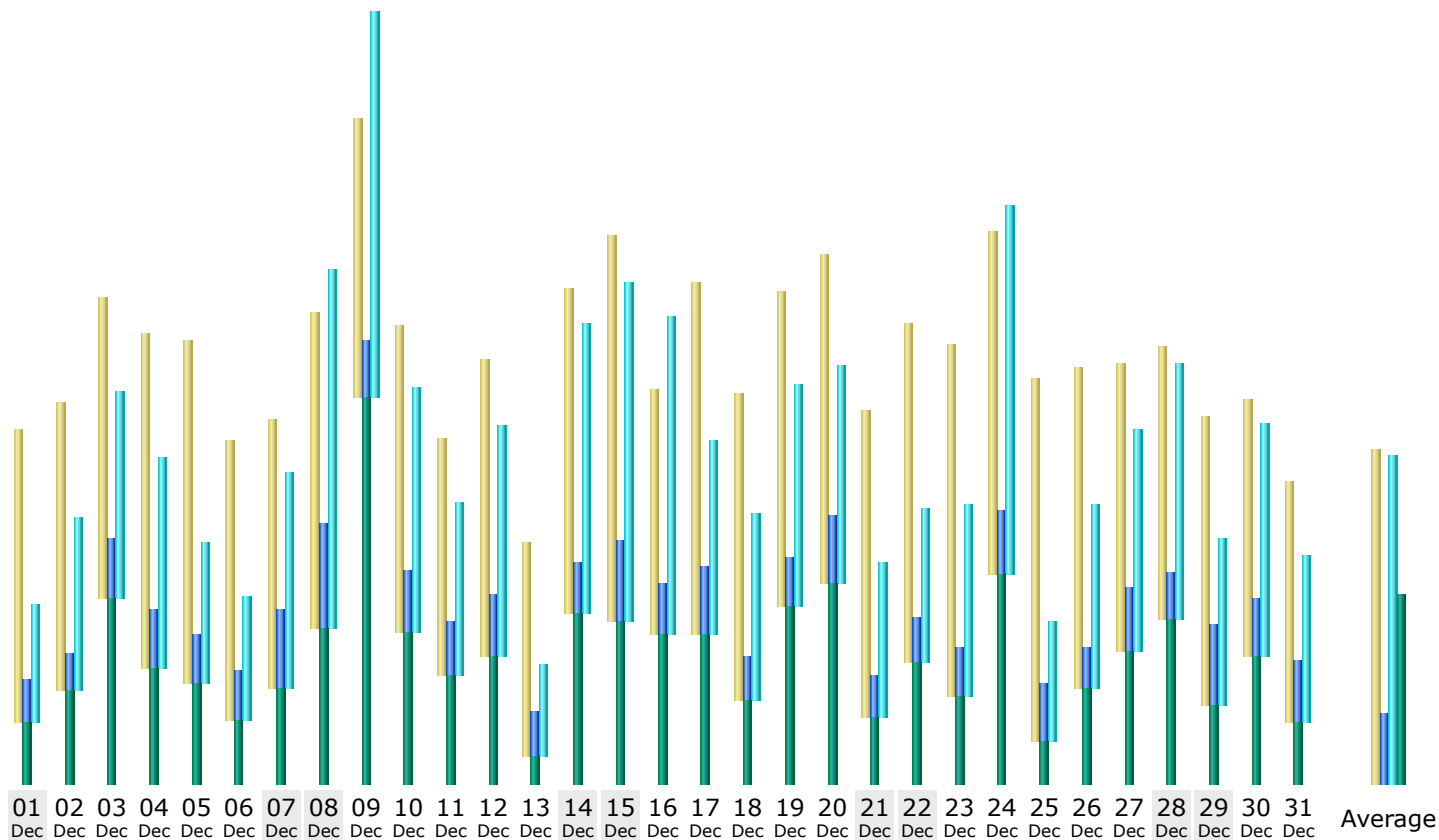

Day	Number of visits	Pages	Hits	Bandwidth
01 Dec 2019	63	87	241	27.17 MB
02 Dec 2019	62	74	355	40.52 MB
03 Dec 2019	65	123	425	81.35 MB
04 Dec 2019	72	123	435	50.27 MB
05 Dec 2019	74	101	287	43.96 MB
06 Dec 2019	60	100	254	27.38 MB
07 Dec 2019	58	163	445	42.16 MB
08 Dec 2019	68	213	738	68.15 MB
09 Dec 2019	60	116	794	169.61 MB
10 Dec 2019	66	127	506	66.58 MB
11 Dec 2019	51	106	353	47.91 MB
12 Dec 2019	64	127	475	56.06 MB
13 Dec 2019	46	89	187	11.52 MB
14 Dec 2019	70	102	599	74.64 MB
15 Dec 2019	83	166	698	71.20 MB
16 Dec 2019	53	103	654	65.89 MB
17 Dec 2019	76	141	401	65.37 MB
18 Dec 2019	66	89	387	36.52 MB
19 Dec 2019	68	101	457	77.72 MB
20 Dec 2019	71	139	446	88.53 MB
21 Dec 2019	66	86	319	29.13 MB
22 Dec 2019	73	91	316	52.82 MB
23 Dec 2019	76	100	394	37.82 MB
24 Dec 2019	74	132	760	92.15 MB
25 Dec 2019	78	116	247	18.40 MB
26 Dec 2019	69	82	379	41.87 MB
27 Dec 2019	62	128	456	58.31 MB
28 Dec 2019	59	95	525	72.35 MB