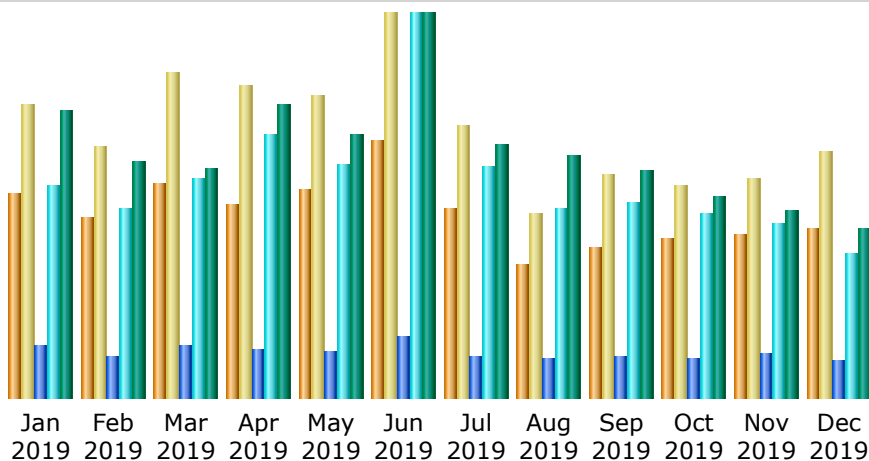

Last Update: 31 Mar 2020 - 22:16

Reported period:

Summary

Reported period Year 2019					
First visit 01 Jan 2019 - 00:22					
Last visit 31 Dec 2019 - 22:19					
	Unique visitors	Number of visits	Pages	Hits	Bandwidth
Viewed traffic *	<= 18,194 Exact value not available in 'Year' view	26,381 (1.44 visits/visitor)	51,532 (1.95 Pages/Visit)	247,326 (9.37 Hits/Visit)	29.83 GB (1185.51 KB/Visit)
Not viewed traffic *			111,717	223,103	21.78 GB

* Not viewed traffic includes traffic generated by robots, worms, or replies with special HTTP status codes.

Monthly history

Month	Unique visitors	Number of visits	Pages	Hits	Bandwidth
Jan 2019	1,661	2,401	4,969	20,040	2.88 GB
Feb 2019	1,476	2,056	3,925	17,921	2.36 GB
Mar 2019	1,754	2,662	4,921	20,562	2.31 GB
Apr 2019	1,585	2,554	4,556	24,869	2.95 GB
May 2019	1,703	2,473	4,404	21,984	2.64 GB
Jun 2019	2,099	3,143	5,701	36,268	3.85 GB
Jul 2019	1,546	2,219	3,981	21,816	2.54 GB
Aug 2019	1,097	1,514	3,758	17,836	2.44 GB
Sep 2019	1,235	1,825	3,927	18,511	2.27 GB
Oct 2019	1,308	1,730	3,720	17,360	2.03 GB
Nov 2019	1,336	1,782	4,046	16,462	1.87 GB
Dec 2019	1,394	2,022	3,624	13,697	1.69 GB
Total	18,194	26,381	51,532	247,326	29.83 GB