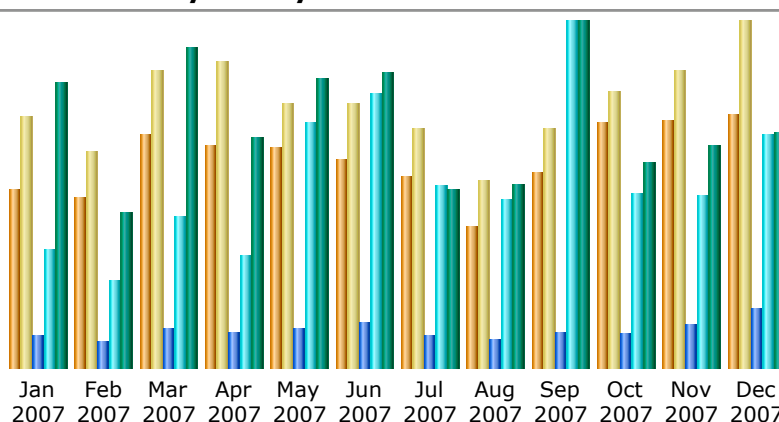

Last Update: 30 May 2009 - 02:17

Reported period:

Summary

Reported period	Year 2007				
First visit	01 Jan 2007 - 04:56				
Last visit	31 Dec 2007 - 21:20				
	Unique visitors	Number of visits	Pages	Hits	Bandwidth
Viewed traffic *	<= 2854 Exact value not available in 'Year' view	3624 (1.26 visits/visitor)	8406 (2.31 Pages/Visit)	42251 (11.65 Hits/Visit)	520.29 MB (147.01 KB/Visit)
Not viewed traffic *			13022	14321	502.26 MB

* Not viewed traffic includes traffic generated by robots, worms, or replies with special HTTP status codes.

Monthly history