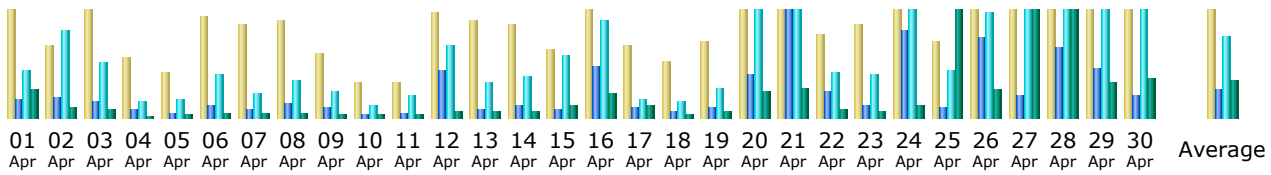

Last Update: 02 May 2009 - 11:59

Reported period:

Summary

Reported period	Month Apr 2009				
First visit	01 Apr 2009 - 00:05				
Last visit	30 Apr 2009 - 23:36				
	Unique visitors	Number of visits	Pages	Hits	Bandwidth
Viewed traffic *	576	815 (1.41 visits/visitor)	2426 (2.97 Pages/Visit)	7141 (8.76 Hits/Visit)	417.88 MB (525.04 KB/Visit)
Not viewed traffic *			2266	2803	309.41 MB

* Not viewed traffic includes traffic generated by robots, worms, or replies with special HTTP status codes.

Monthly history

Month	Unique visitors	Number of visits	Pages	Hits	Bandwidth
Jan 2009	470	677	1401	3538	90.08 MB
Feb 2009	484	663	1173	3881	94.12 MB
Mar 2009	540	692	1452	4481	136.62 MB
Apr 2009	576	815	2426	7141	417.88 MB
May 2009	27	28	41	167	7.70 MB
Jun 2009	0	0	0	0	0
Jul 2009	0	0	0	0	0
Aug 2009	0	0	0	0	0
Sep 2009	0	0	0	0	0
Oct 2009	0	0	0	0	0
Nov 2009	0	0	0	0	0
Dec 2009	0	0	0	0	0
Total	2097	2875	6493	19208	746.39 MB

Days of month

Day	Number of visits	Pages	Hits	Bandwidth
01 Apr 2009	31	52	135	10.40 MB
02 Apr 2009	18	58	255	4.01 MB
03 Apr 2009	27	48	157	2.92 MB
04 Apr 2009	15	26	50	706.08 KB
05 Apr 2009	11	16	51	987.05 KB
06 Apr 2009	25	37	125	1.97 MB
07 Apr 2009	23	25	70	1.94 MB
08 Apr 2009	24	43	110	1.84 MB
09 Apr 2009	16	32	73	829.46 KB
10 Apr 2009	9	11	39	792.16 KB
11 Apr 2009	9	13	67	1.29 MB
12 Apr 2009	26	135	210	2.30 MB
13 Apr 2009	24	27	106	2.40 MB
14 Apr 2009	23	37	120	2.18 MB
15 Apr 2009	17	26	181	4.56 MB
16 Apr 2009	33	146	283	9.22 MB
17 Apr 2009	18	31	53	4.32 MB
18 Apr 2009	14	19	50	1.12 MB
19 Apr 2009	19	33	89	2.51 MB
20 Apr 2009	37	124	508	9.74 MB
21 Apr 2009	29	386	568	10.79 MB
22 Apr 2009	21	74	130	3.11 MB
23 Apr 2009	23	36	126	2.67 MB
24 Apr 2009	30	256	371	4.96 MB
25 Apr 2009	19	32	135	103.70 MB
26 Apr 2009	68	233	306	10.07 MB
27 Apr 2009	38	62	360	61.00 MB
28 Apr 2009	86	204	1006	128.04 MB
29 Apr 2009	52	142	945	13.18 MB
30 Apr 2009	30	62	462	14.40 MB
Average	27.17	80.87	238.03	13.93 MB
Total	815	2426	7141	417.88 MB