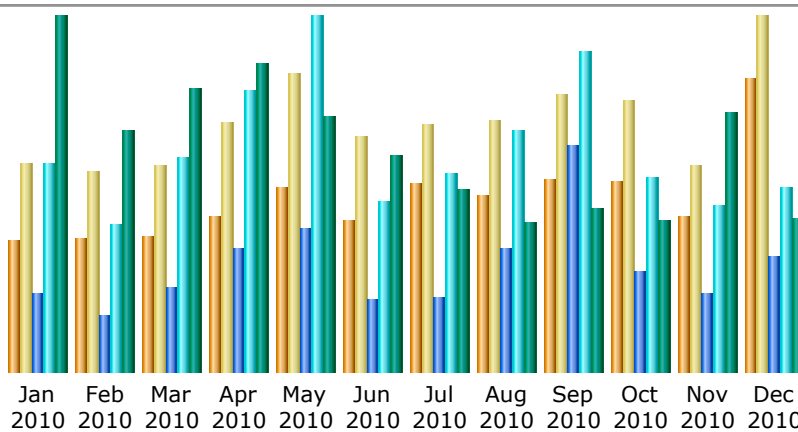

Last Update: 01 Jan 2011 - 12:13

Reported period:

Summary

Reported period	Year 2010				
First visit	01 Jan 2010 - 00:25				
Last visit	31 Dec 2010 - 23:56				
	Unique visitors	Number of visits	Pages	Hits	Bandwidth
Viewed traffic *	<= 8093 Exact value not available in 'Year' view	11658 (1.44 visits/visitor)	41232 (3.53 Pages/Visit)	87006 (7.46 Hits/Visit)	2.96 GB (265.92 KB/Visit)
Not viewed traffic *			65580	72248	3.55 GB

* Not viewed traffic includes traffic generated by robots, worms, or replies with special HTTP status codes.

Monthly history

Month	Unique visitors	Number of visits	Pages	Hits	Bandwidth
Jan 2010	506	804	2506	6766	395.76 MB
Feb 2010	519	778	1799	4755	268.54 MB
Mar 2010	525	802	2724	6944	316.09 MB
Apr 2010	603	969	4025	9092	344.85 MB
May 2010	719	1161	4629	11521	285.41 MB
Jun 2010	585	911	2342	5524	241.68 MB
Jul 2010	728	962	2374	6417	202.69 MB
Aug 2010	686	973	3982	7850	165.22 MB
Sep 2010	745	1073	7310	10426	181.33 MB
Oct 2010	737	1052	3216	6297	167.48 MB
Nov 2010	601	796	2552	5438	288.12 MB
Dec 2010	1139	1377	3773	5976	170.29 MB
Total	8093	11658	41232	87006	2.96 GB

Days of month