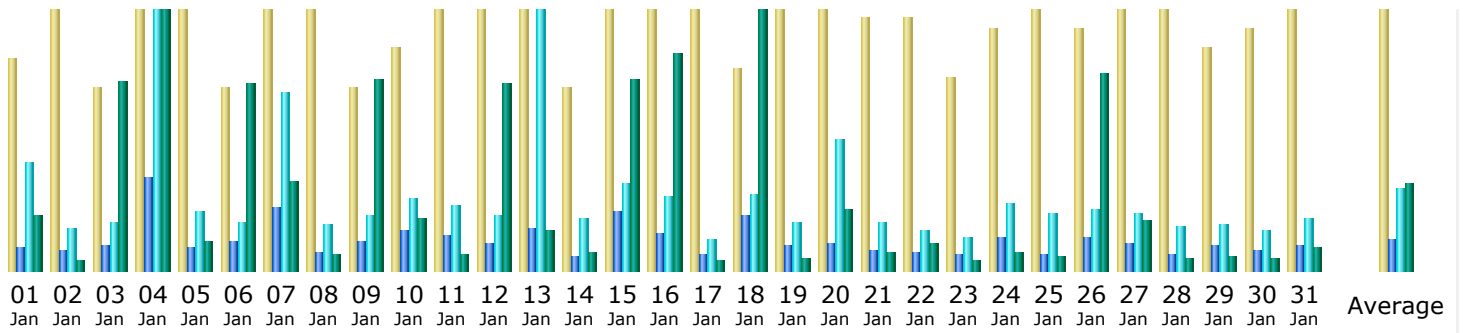

Day	Number of visits	Pages	Hits	Bandwidth
01 Jan 2010	21	60	286	8.00 MB
02 Jan 2010	27	52	109	1.43 MB
03 Jan 2010	18	67	126	27.69 MB
04 Jan 2010	26	246	929	52.46 MB
05 Jan 2010	29	62	154	4.10 MB
06 Jan 2010	18	75	129	27.40 MB
07 Jan 2010	30	166	471	13.07 MB
08 Jan 2010	29	46	123	2.50 MB
09 Jan 2010	18	77	142	27.88 MB
10 Jan 2010	22	105	188	7.69 MB
11 Jan 2010	37	93	173	2.21 MB
12 Jan 2010	31	72	144	27.48 MB
13 Jan 2010	26	113	1019	5.74 MB
14 Jan 2010	18	39	140	2.53 MB
15 Jan 2010	26	154	232	28.08 MB
16 Jan 2010	29	97	198	31.64 MB
17 Jan 2010	27	42	84	1.44 MB
18 Jan 2010	20	142	202	56.37 MB
19 Jan 2010	30	63	129	1.77 MB
20 Jan 2010	38	68	350	8.90 MB
21 Jan 2010	25	56	126	2.55 MB
22 Jan 2010	25	49	104	3.97 MB
23 Jan 2010	19	40	89	1.28 MB
24 Jan 2010	24	87	178	2.72 MB
25 Jan 2010	30	42	151	2.03 MB
26 Jan 2010	24	90	160	28.92 MB
27 Jan 2010	30	72	149	7.26 MB
28 Jan 2010	28	44	117	1.81 MB
29 Jan 2010	22	67	121	2.03 MB
30 Jan 2010	24	54	104	1.65 MB
31 Jan 2010	33	66	139	3.16 MB
Average	25.94	80.84	218.26	12.77 MB
Total	804	2506	6766	395.76 MB

Days of week