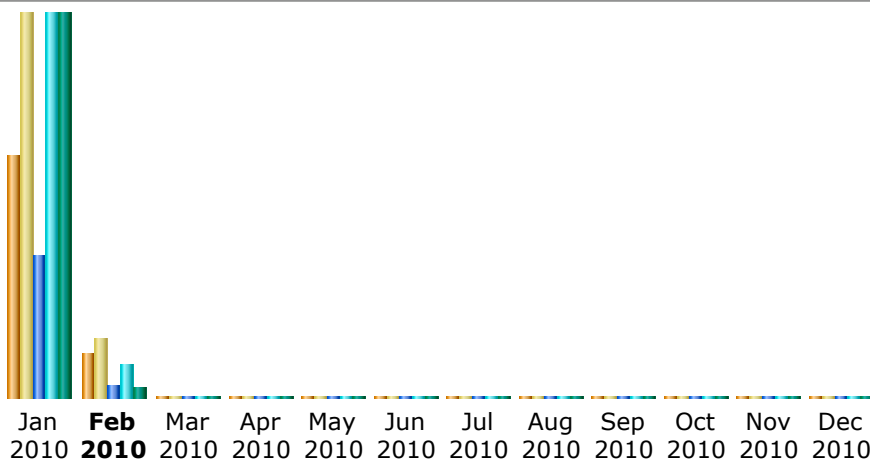

Last Update: 04 Feb 2010 - 16:28

Reported period:

Summary

Reported period	Month Jan 2010				
First visit	01 Jan 2010 - 00:25				
Last visit	31 Jan 2010 - 23:58				
	Unique visitors	Number of visits	Pages	Hits	Bandwidth
Viewed traffic *	506	804 (1.58 visits/visitor)	2506 (3.11 Pages/Visit)	6766 (8.41 Hits/Visit)	395.76 MB (504.04 KB/Visit)
Not viewed traffic *			3107	3697	253.43 MB

* Not viewed traffic includes traffic generated by robots, worms, or replies with special HTTP status codes.

Monthly history