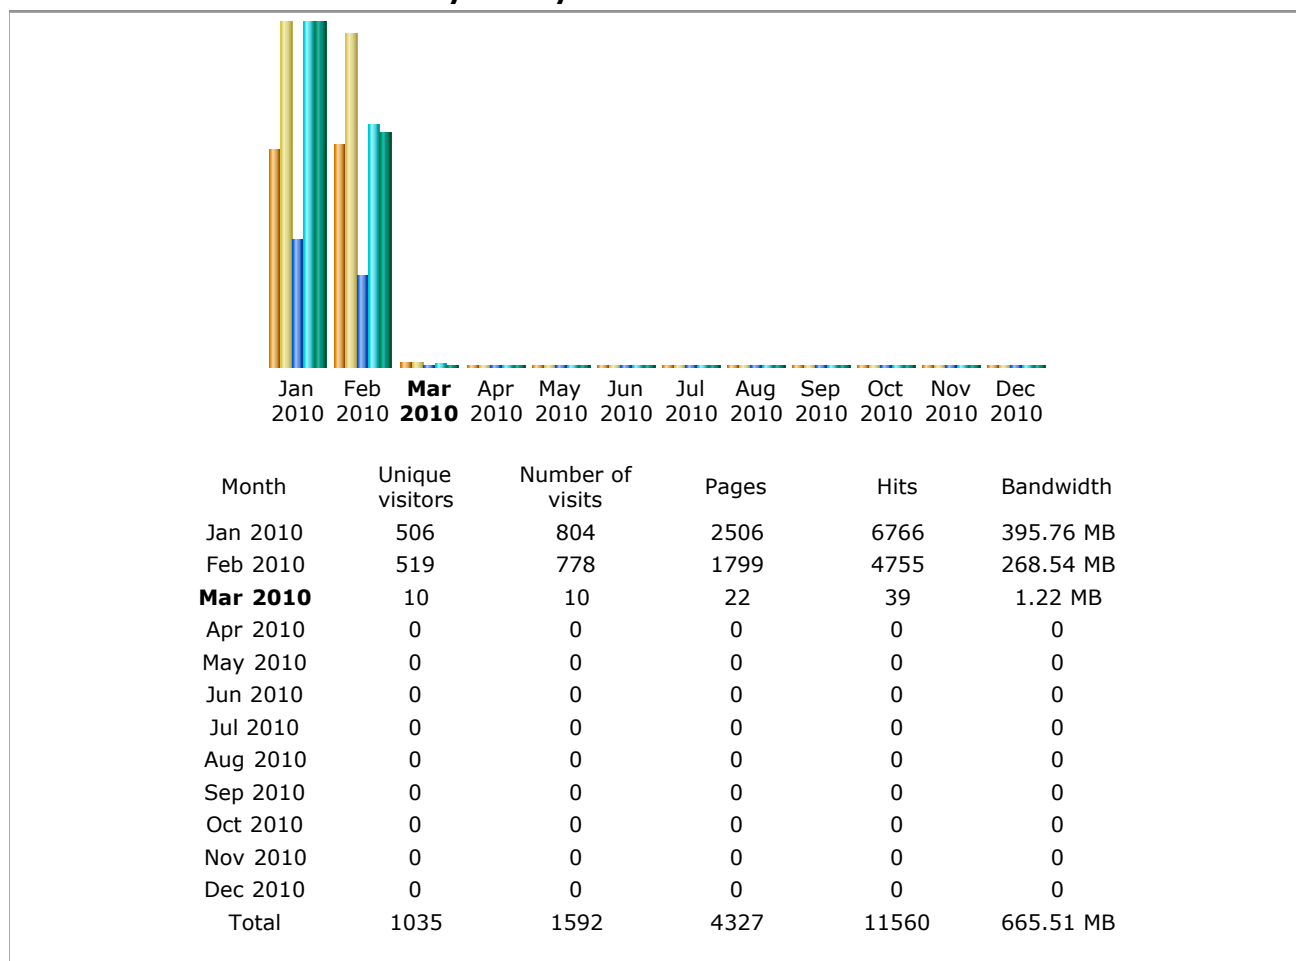

### Summary

<b>Reported period</b>	Month Feb 2010				
<b>First visit</b>	01 Feb 2010 - 00:37				
<b>Last visit</b>	28 Feb 2010 - 21:31				
	Unique visitors	Number of visits	Pages	Hits	Bandwidth
Viewed traffic *	<b>519</b>	<b>778</b> (1.49 visits/visitor)	<b>1799</b> (2.31 Pages/Visit)	<b>4755</b> (6.11 Hits/Visit)	<b>268.54 MB</b> (353.44 KB/Visit)
Not viewed traffic *			<b>3153</b>	<b>3713</b>	<b>254.25 MB</b>

\* Not viewed traffic includes traffic generated by robots, worms, or replies with special HTTP status codes.

### Days of month

Day	Number of visits	Pages	Hits	Bandwidth
01 Feb 2010	31	45	116	2.58 MB
02 Feb 2010	43	61	195	4.28 MB
03 Feb 2010	32	43	145	2.44 MB
04 Feb 2010	34	94	206	2.79 MB
05 Feb 2010	28	75	141	2.36 MB
06 Feb 2010	25	34	69	1.13 MB
07 Feb 2010	32	81	289	31.65 MB
08 Feb 2010	27	108	690	9.95 MB
09 Feb 2010	24	57	109	1.25 MB
10 Feb 2010	23	30	93	1.47 MB
11 Feb 2010	26	62	172	3.35 MB
12 Feb 2010	33	70	151	27.81 MB
13 Feb 2010	22	98	145	4.42 MB
14 Feb 2010	19	69	128	5.40 MB
15 Feb 2010	27	43	127	4.89 MB
16 Feb 2010	33	39	85	27.19 MB
17 Feb 2010	26	97	165	28.52 MB
18 Feb 2010	42	50	122	1.83 MB
19 Feb 2010	29	34	254	4.66 MB
20 Feb 2010	17	46	101	1.75 MB
21 Feb 2010	18	24	90	1.50 MB
22 Feb 2010	18	24	90	1.51 MB
23 Feb 2010	26	38	84	2.66 MB
24 Feb 2010	56	74	293	11.78 MB
25 Feb 2010	19	26	88	1.60 MB
26 Feb 2010	32	53	155	4.63 MB
27 Feb 2010	19	48	166	13.17 MB
28 Feb 2010	17	276	286	61.96 MB
Average	27.79	64.25	169.82	9.59 MB
Total	778	1799	4755	268.54 MB