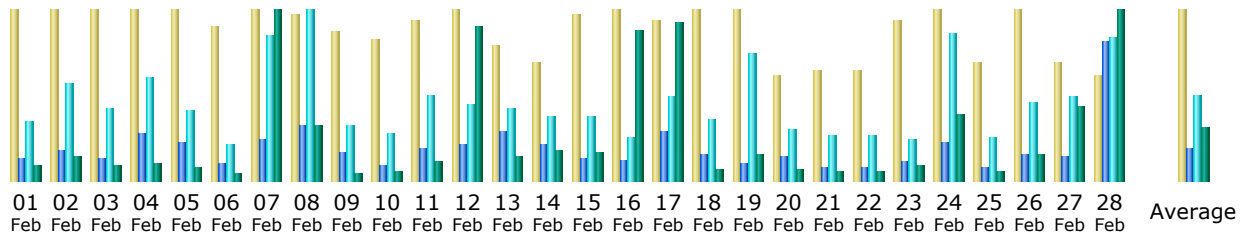

### Summary

<b>Reported period</b>	Month Feb 2010				
<b>First visit</b>	01 Feb 2010 - 00:37				
<b>Last visit</b>	28 Feb 2010 - 21:31				
	Unique visitors	Number of visits	Pages	Hits	Bandwidth
Viewed traffic *	<b>519</b>	<b>778</b> (1.49 visits/visitor)	<b>1799</b> (2.31 Pages/Visit)	<b>4755</b> (6.11 Hits/Visit)	<b>268.54 MB</b> (353.44 KB/Visit)
Not viewed traffic *			<b>3153</b>	<b>3713</b>	<b>254.25 MB</b>

\* Not viewed traffic includes traffic generated by robots, worms, or replies with special HTTP status codes.

### Days of month

Day	Number of visits	Pages	Hits	Bandwidth
01 Feb 2010	31	45	116	2.58 MB
02 Feb 2010	43	61	195	4.28 MB
03 Feb 2010	32	43	145	2.44 MB
04 Feb 2010	34	94	206	2.79 MB
05 Feb 2010	28	75	141	2.36 MB
06 Feb 2010	25	34	69	1.13 MB
07 Feb 2010	32	81	289	31.65 MB
08 Feb 2010	27	108	690	9.95 MB
09 Feb 2010	24	57	109	1.25 MB
10 Feb 2010	23	30	93	1.47 MB
11 Feb 2010	26	62	172	3.35 MB
12 Feb 2010	33	70	151	27.81 MB
13 Feb 2010	22	98	145	4.42 MB
14 Feb 2010	19	69	128	5.40 MB
15 Feb 2010	27	43	127	4.89 MB
16 Feb 2010	33	39	85	27.19 MB
17 Feb 2010	26	97	165	28.52 MB
18 Feb 2010	42	50	122	1.83 MB
19 Feb 2010	29	34	254	4.66 MB
20 Feb 2010	17	46	101	1.75 MB
21 Feb 2010	18	24	90	1.50 MB
22 Feb 2010	18	24	90	1.51 MB
23 Feb 2010	26	38	84	2.66 MB
24 Feb 2010	56	74	293	11.78 MB
25 Feb 2010	19	26	88	1.60 MB
26 Feb 2010	32	53	155	4.63 MB
27 Feb 2010	19	48	166	13.17 MB
28 Feb 2010	17	276	286	61.96 MB
Average	27.79	64.25	169.82	9.59 MB
Total	778	1799	4755	268.54 MB

### Visits duration

Number of visits: 778 - Average: 185 s		Number of visits	Percent
0s-30s		661	84.9 %
30s-2mn		38	4.8 %
2mn-5mn		22	2.8 %
5mn-15mn		16	2 %
15mn-30mn		9	1.1 %
30mn-1h		11	1.4 %
1h+		21	2.6 %