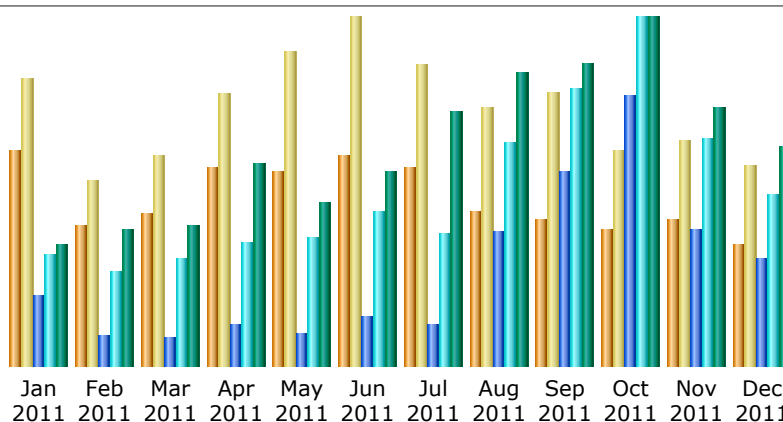

Last Update: 07 Jan 2012 - 12:15

Reported period:

Summary

Reported period	Year 2011				
First visit	01 Jan 2011 - 00:00				
Last visit	31 Dec 2011 - 22:49				
	Unique visitors	Number of visits	Pages	Hits	Bandwidth
Viewed traffic *	<= 9,933 Exact value not available in 'Year' view	15,252 (1.53 visits/visitor)	162,878 (10.67 Pages/Visit)	300,705 (19.71 Hits/Visit)	5.99 GB (411.59 KB/Visit)
Not viewed traffic *			62,677	90,634	3.31 GB

* Not viewed traffic includes traffic generated by robots, worms, or replies with special HTTP status codes.

Monthly history