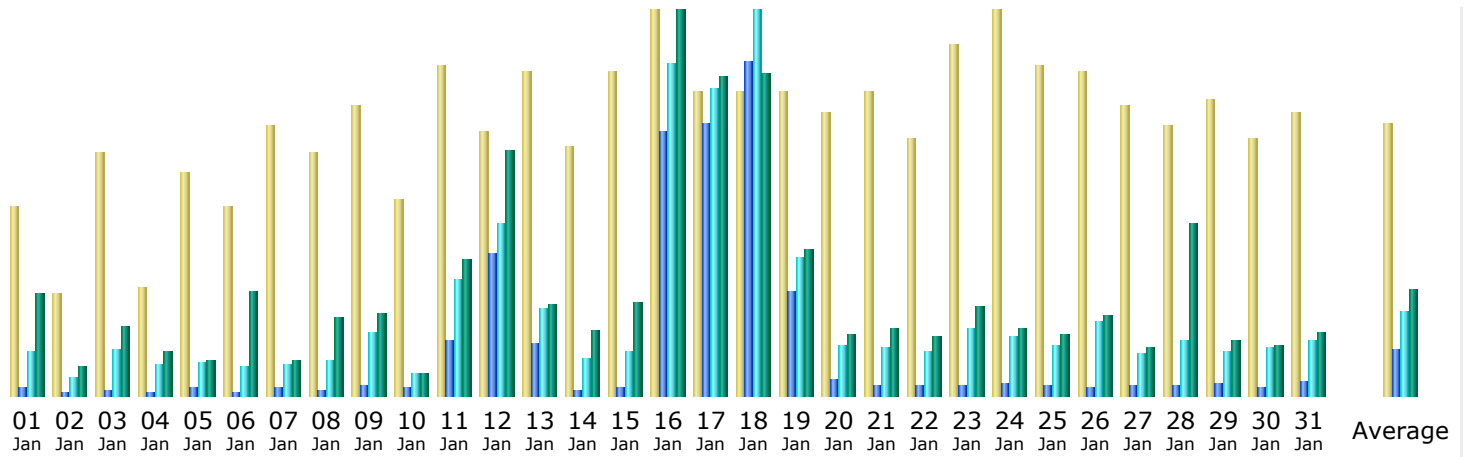

Day	Number of visits	Pages	Hits	Bandwidth
01 Jan 2012	28	89	490	17.58 MB
02 Jan 2012	15	28	211	5.13 MB
03 Jan 2012	36	69	501	11.87 MB
04 Jan 2012	16	43	352	7.57 MB
05 Jan 2012	33	74	362	6.23 MB
06 Jan 2012	28	46	317	17.81 MB
07 Jan 2012	40	82	331	6.22 MB
08 Jan 2012	36	65	394	13.42 MB
09 Jan 2012	43	109	695	14.13 MB
10 Jan 2012	29	82	258	3.78 MB
11 Jan 2012	49	604	1,289	23.52 MB
12 Jan 2012	39	1,561	1,886	42.10 MB
13 Jan 2012	48	571	955	15.52 MB
14 Jan 2012	37	66	421	11.16 MB
15 Jan 2012	48	85	485	16.10 MB
16 Jan 2012	57	2,910	3,644	66.31 MB
17 Jan 2012	45	2,994	3,378	55.01 MB
18 Jan 2012	45	3,674	4,227	55.36 MB
19 Jan 2012	45	1,129	1,519	25.30 MB
20 Jan 2012	42	178	554	10.62 MB
21 Jan 2012	45	115	529	11.47 MB
22 Jan 2012	38	100	483	10.18 MB
23 Jan 2012	52	115	744	15.30 MB
24 Jan 2012	57	122	642	11.69 MB
25 Jan 2012	49	97	551	10.46 MB
26 Jan 2012	48	93	806	13.85 MB
27 Jan 2012	43	94	448	8.14 MB
28 Jan 2012	40	105	596	29.84 MB
29 Jan 2012	44	135	473	9.55 MB
30 Jan 2012	38	76	522	8.59 MB
31 Jan 2012	42	155	603	10.87 MB
Average	40	505	924	18.21 MB
Total	1,255	15,666	28,666	564.65 MB

Days of week