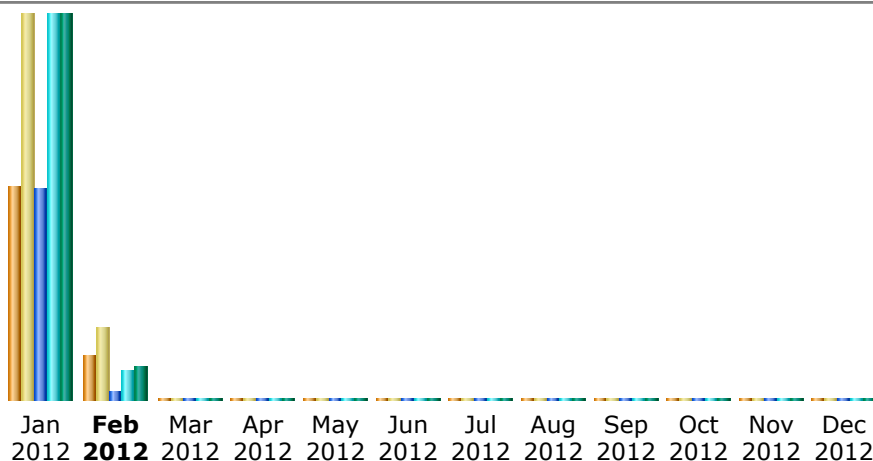

Last Update: 06 Feb 2012 - 12:15

Reported period:

Summary

Reported period	Month Jan 2012				
First visit	01 Jan 2012 - 04:56				
Last visit	31 Jan 2012 - 23:02				
	Unique visitors	Number of visits	Pages	Hits	Bandwidth
Viewed traffic *	696	1,255 (1.8 visits/visitor)	15,666 (12.48 Pages/Visit)	28,666 (22.84 Hits/Visit)	564.65 MB (460.71 KB/Visit)
Not viewed traffic *			4,654	7,558	202.32 MB

* Not viewed traffic includes traffic generated by robots, worms, or replies with special HTTP status codes.

Monthly history

Month	Unique visitors	Number of visits	Pages	Hits	Bandwidth
Jan 2012	696	1,255	15,666	28,666	564.65 MB
Feb 2012	140	234	637	2,222	48.16 MB
Mar 2012	0	0	0	0	0
Apr 2012	0	0	0	0	0
May 2012	0	0	0	0	0
Jun 2012	0	0	0	0	0
Jul 2012	0	0	0	0	0
Aug 2012	0	0	0	0	0
Sep 2012	0	0	0	0	0
Oct 2012	0	0	0	0	0
Nov 2012	0	0	0	0	0
Dec 2012	0	0	0	0	0
Total	836	1,489	16,303	30,888	612.82 MB

Days of month