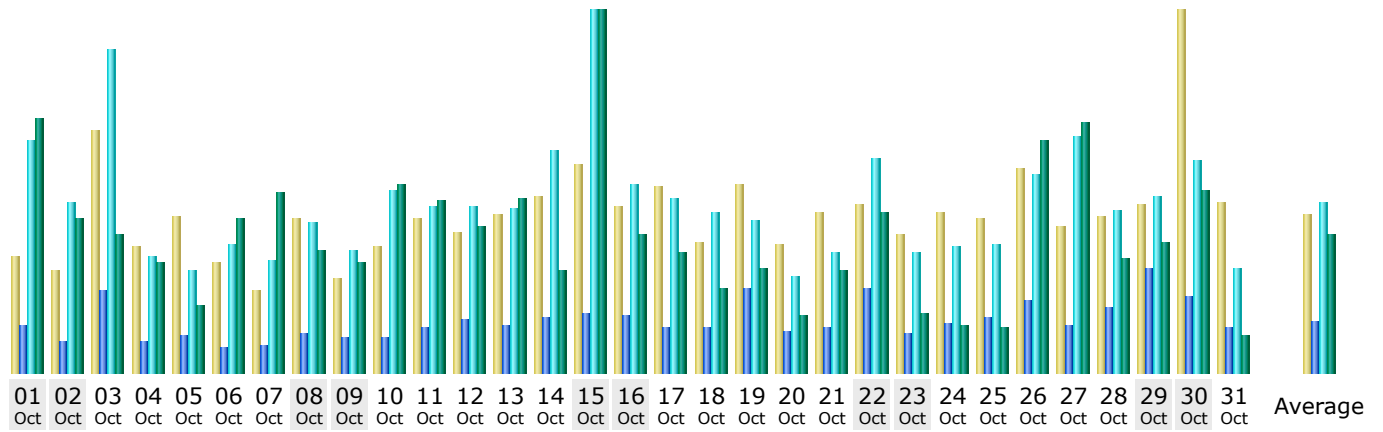

Day	Number of visits	Pages	Hits	Bandwidth
01 Oct 2022	45	134	655	161.22 MB
02 Oct 2022	40	86	477	97.94 MB
03 Oct 2022	95	231	910	87.10 MB
04 Oct 2022	49	86	326	68.87 MB
05 Oct 2022	61	105	284	42.35 MB
06 Oct 2022	43	71	361	97.18 MB
07 Oct 2022	32	77	315	114.73 MB
08 Oct 2022	60	108	422	77.55 MB
09 Oct 2022	37	98	346	69.66 MB
10 Oct 2022	49	98	511	119.69 MB
11 Oct 2022	60	126	466	108.47 MB
12 Oct 2022	55	150	468	91.89 MB
13 Oct 2022	62	131	460	110.78 MB
14 Oct 2022	69	156	627	64.44 MB
15 Oct 2022	82	170	1,021	229.56 MB
16 Oct 2022	65	160	529	87.35 MB
17 Oct 2022	73	130	490	75.82 MB
18 Oct 2022	51	127	452	53.14 MB
19 Oct 2022	74	234	427	65.53 MB
20 Oct 2022	50	119	270	35.92 MB
21 Oct 2022	63	127	338	64.73 MB
22 Oct 2022	66	234	605	101.73 MB
23 Oct 2022	54	108	335	37.58 MB
24 Oct 2022	63	140	357	30.18 MB
25 Oct 2022	60	155	359	28.46 MB
26 Oct 2022	80	203	556	147.46 MB
27 Oct 2022	57	131	668	159.39 MB
28 Oct 2022	61	183	454	72.67 MB
29 Oct 2022	66	293	498	82.35 MB
30 Oct 2022	142	211	596	115.11 MB
31 Oct 2022	67	128	290	23.37 MB
Average	62	145	479	87.81 MB
Total	1,931	4,510	14,873	2.66 GB

Days of week