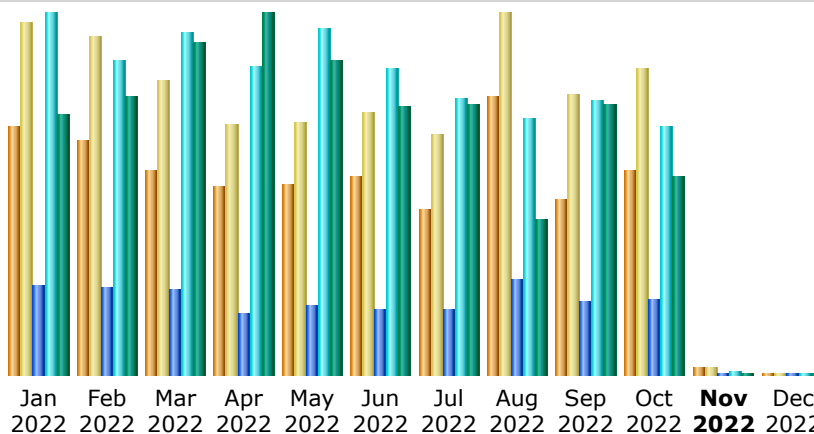

**Last Update:** 01 Nov 2022 - 22:08

**Reported period:** Monthly  2022

### Summary

**Reported period** Month Oct 2022  
**First visit** 01 Oct 2022 - 02:16  
**Last visit** 31 Oct 2022 - 23:42

	Unique visitors	Number of visits	Pages	Hits	Bandwidth
Viewed traffic *	<b>1,286</b>	<b>1,931</b> (1.5 visits/visitor)	<b>4,510</b> (2.33 Pages/Visit)	<b>14,873</b> (7.7 Hits/Visit)	<b>2.66 GB</b> (1443.57 KB/Visit)
Not viewed traffic *			<b>6,110</b>	<b>12,846</b>	<b>1.58 GB</b>

### Monthly history

Month	Unique visitors	Number of visits	Pages	Hits	Bandwidth
Jan 2022	1,558	2,228	5,347	21,750	3.49 GB
Feb 2022	1,481	2,140	5,204	18,945	3.73 GB
Mar 2022	1,285	1,850	5,087	20,634	4.46 GB
Apr 2022	1,188	1,573	3,742	18,496	4.86 GB
May 2022	1,195	1,594	4,194	20,823	4.23 GB
Jun 2022	1,249	1,659	3,938	18,451	3.60 GB
Jul 2022	1,042	1,517	3,959	16,595	3.64 GB
Aug 2022	1,759	2,280	5,739	15,394	2.10 GB
Sep 2022	1,111	1,770	4,419	16,488	3.64 GB
Oct 2022	1,286	1,931	4,510	14,873	2.66 GB
<b>Nov 2022</b>	<b>38</b>	<b>46</b>	<b>85</b>	<b>232</b>	<b>21.39 MB</b>
Dec 2022	0	0	0	0	0
<b>Total</b>	<b>13,192</b>	<b>18,588</b>	<b>46,224</b>	<b>182,681</b>	<b>36.44 GB</b>