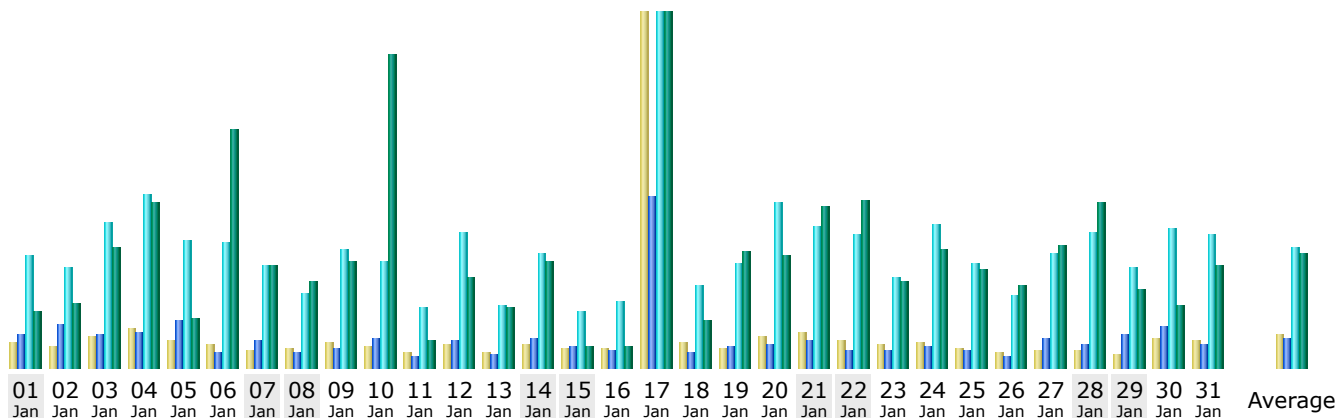

Day	Number of visits	Pages	Hits	Bandwidth
01 Jan 2023	66	207	708	77.41 MB
02 Jan 2023	57	272	632	86.89 MB
03 Jan 2023	80	204	909	163.61 MB
04 Jan 2023	101	212	1,090	225.89 MB
05 Jan 2023	69	295	808	67.24 MB
06 Jan 2023	60	92	786	325.06 MB
07 Jan 2023	47	170	641	139.26 MB
08 Jan 2023	49	92	468	118.38 MB
09 Jan 2023	63	123	744	143.93 MB
10 Jan 2023	54	176	662	427.78 MB
11 Jan 2023	40	73	385	36.14 MB
12 Jan 2023	58	172	850	121.57 MB
13 Jan 2023	41	82	396	83.08 MB
14 Jan 2023	59	178	719	145.26 MB
15 Jan 2023	48	128	355	29.23 MB
16 Jan 2023	51	105	417	28.56 MB
17 Jan 2023	942	1,075	2,240	484.53 MB
18 Jan 2023	66	99	511	63.50 MB
19 Jan 2023	50	133	653	156.28 MB
20 Jan 2023	83	137	1,043	152.74 MB
21 Jan 2023	89	172	888	218.66 MB
22 Jan 2023	71	106	842	227.24 MB
23 Jan 2023	62	106	568	118.27 MB
24 Jan 2023	67	133	900	161.22 MB
25 Jan 2023	52	100	649	134.41 MB
26 Jan 2023	39	70	459	110.44 MB
27 Jan 2023	47	177	712	164.70 MB
28 Jan 2023	46	138	853	224.54 MB
29 Jan 2023	32	208	626	107.21 MB
30 Jan 2023	75	252	882	85.88 MB
31 Jan 2023	71	143	846	137.57 MB
Average	88	181	749	153.76 MB
Total	2,735	5,630	23,242	4.65 GB

Days of week