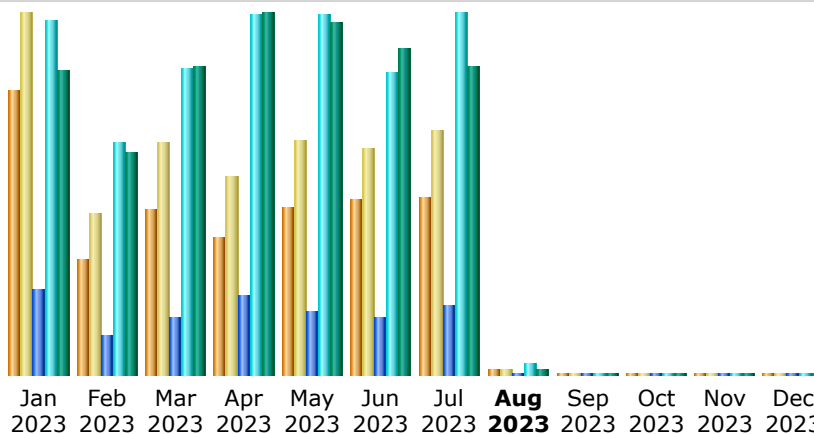

Last Update: 01 Aug 2023 - 22:15

Reported period: Monthly | Jul | 2023 | OK

Summary

Reported period	Month Jul 2023				
First visit	01 Jul 2023 - 01:35				
Last visit	31 Jul 2023 - 22:15				
	Unique visitors	Number of visits	Pages	Hits	Bandwidth
Viewed traffic *	1,347	1,840 (1.36 visits/visitor)	4,583 (2.49 Pages/Visit)	23,670 (12.86 Hits/Visit)	4.73 GB (2693.57 KB/Visit)
Not viewed traffic *			4,581	12,444	1.73 GB

* Not viewed traffic includes traffic generated by robots, worms, or replies with special HTTP status codes.

Monthly history

Month	Unique visitors	Number of visits	Pages	Hits	Bandwidth
Jan 2023	2,156	2,735	5,630	23,242	4.65 GB
Feb 2023	867	1,227	2,570	15,160	3.40 GB
Mar 2023	1,258	1,756	3,782	20,078	4.71 GB
Apr 2023	1,042	1,504	5,224	23,660	5.53 GB
May 2023	1,269	1,774	4,114	23,580	5.41 GB
Jun 2023	1,331	1,710	3,703	19,800	4.98 GB
Jul 2023	1,347	1,840	4,583	23,670	4.73 GB
Aug 2023	38	43	131	734	86.65 MB
Sep 2023	0	0	0	0	0
Oct 2023	0	0	0	0	0
Nov 2023	0	0	0	0	0
Dec 2023	0	0	0	0	0
Total	9,308	12,589	29,737	149,924	33.50 GB

Days of month