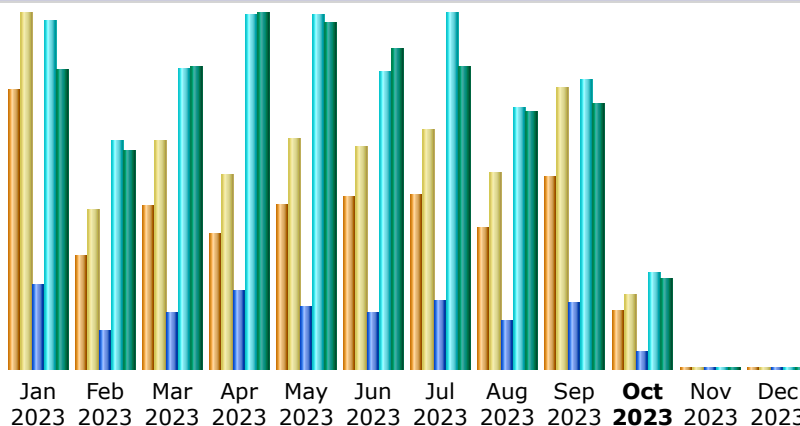

Last Update: 08 Oct 2023 - 22:17

Reported period: Monthly Sep 2023 OK

Summary

| | | | | | |
|------------------------|------------------------|---------------------------------------|------------------------------------|------------------------------------|--------------------------------------|
| Reported period | Month Sep 2023 | | | | |
| First visit | 01 Sep 2023 - 00:48 | | | | |
| Last visit | 30 Sep 2023 - 23:58 | | | | |
| | Unique visitors | Number of visits | Pages | Hits | Bandwidth |
| Viewed traffic * | 1,474 | 2,168 (1.47 visits/visitor) | 4,454 (2.05 Pages/Visit) | 19,213 (8.86 Hits/Visit) | 4.13 GB (1999.47 KB/Visit) |
| Not viewed traffic * | | | 4,392 | 10,427 | 1.40 GB |

* Not viewed traffic includes traffic generated by robots, worms, or replies with special HTTP status codes.

Monthly history

| Month | Unique visitors | Number of visits | Pages | Hits | Bandwidth |
|-----------------|-----------------|------------------|---------------|----------------|-----------------|
| Jan 2023 | 2,156 | 2,735 | 5,630 | 23,242 | 4.65 GB |
| Feb 2023 | 867 | 1,227 | 2,570 | 15,160 | 3.40 GB |
| Mar 2023 | 1,258 | 1,756 | 3,782 | 20,078 | 4.71 GB |
| Apr 2023 | 1,042 | 1,504 | 5,224 | 23,660 | 5.53 GB |
| May 2023 | 1,269 | 1,774 | 4,114 | 23,580 | 5.41 GB |
| Jun 2023 | 1,331 | 1,710 | 3,703 | 19,800 | 4.98 GB |
| Jul 2023 | 1,347 | 1,840 | 4,583 | 23,670 | 4.73 GB |
| Aug 2023 | 1,079 | 1,508 | 3,245 | 17,458 | 4.01 GB |
| Sep 2023 | 1,474 | 2,168 | 4,454 | 19,213 | 4.13 GB |
| Oct 2023 | 445 | 567 | 1,067 | 6,377 | 1.40 GB |
| Nov 2023 | 0 | 0 | 0 | 0 | 0 |
| Dec 2023 | 0 | 0 | 0 | 0 | 0 |
| Total | 12,268 | 16,789 | 38,372 | 192,238 | 42.96 GB |