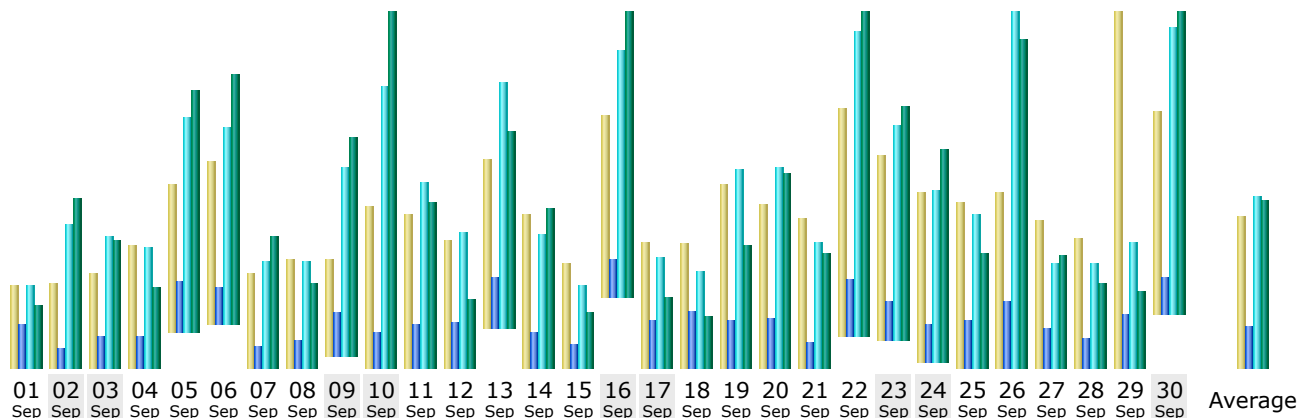

Day	Number of visits	Pages	Hits	Bandwidth
01 Sep 2023	39	161	306	52.17 MB
02 Sep 2023	40	72	533	144.14 MB
03 Sep 2023	45	115	492	108.08 MB
04 Sep 2023	58	111	443	67.53 MB
05 Sep 2023	70	189	804	205.87 MB
06 Sep 2023	78	135	737	211.55 MB
07 Sep 2023	45	81	396	110.76 MB
08 Sep 2023	51	102	392	71.53 MB
09 Sep 2023	46	160	705	185.50 MB
10 Sep 2023	77	126	1,052	302.06 MB
11 Sep 2023	73	155	689	140.22 MB
12 Sep 2023	61	169	504	58.12 MB
13 Sep 2023	81	186	915	166.27 MB
14 Sep 2023	73	130	501	134.67 MB
15 Sep 2023	50	87	303	45.34 MB
16 Sep 2023	86	139	918	242.88 MB
17 Sep 2023	60	175	408	59.98 MB
18 Sep 2023	59	212	361	43.08 MB
19 Sep 2023	87	171	745	103.16 MB
20 Sep 2023	78	183	748	164.98 MB
21 Sep 2023	71	95	467	96.35 MB
22 Sep 2023	109	210	1,141	276.64 MB
23 Sep 2023	88	143	798	198.89 MB
24 Sep 2023	81	134	635	179.78 MB
25 Sep 2023	79	173	571	96.03 MB
26 Sep 2023	84	246	1,328	279.61 MB
27 Sep 2023	70	146	388	94.02 MB
28 Sep 2023	62	109	389	70.60 MB
29 Sep 2023	170	199	468	65.24 MB
30 Sep 2023	97	140	1,076	258.21 MB
Average	72	148	640	141.11 MB
Total	2,168	4,454	19,213	4.13 GB

Days of week