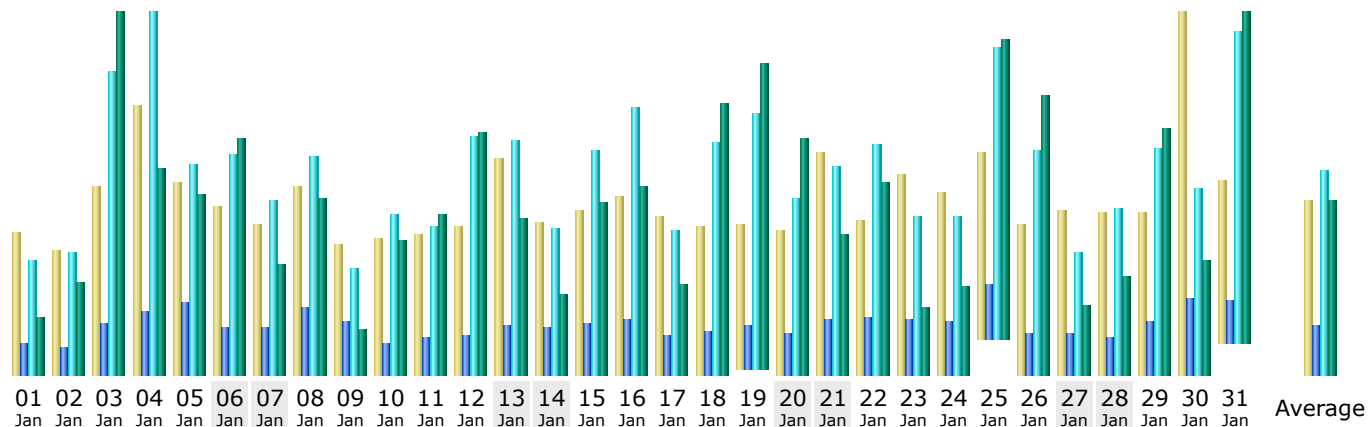

Day	Number of visits	Pages	Hits	Bandwidth
01 Jan 2024	62	111	401	45.22 MB
02 Jan 2024	54	99	426	72.17 MB
03 Jan 2024	83	180	1,069	286.20 MB
04 Jan 2024	118	222	1,278	162.89 MB
05 Jan 2024	84	250	743	142.24 MB
06 Jan 2024	74	165	774	187.30 MB
07 Jan 2024	66	165	616	86.87 MB
08 Jan 2024	83	241	767	139.34 MB
09 Jan 2024	57	186	372	35.13 MB
10 Jan 2024	60	113	565	105.50 MB
11 Jan 2024	61	129	524	126.86 MB
12 Jan 2024	65	136	838	191.08 MB
13 Jan 2024	95	173	827	123.53 MB
14 Jan 2024	67	165	515	62.50 MB
15 Jan 2024	72	184	794	135.59 MB
16 Jan 2024	78	197	944	149.34 MB
17 Jan 2024	69	137	507	71.35 MB
18 Jan 2024	65	156	819	213.10 MB
19 Jan 2024	63	150	897	240.22 MB
20 Jan 2024	63	147	620	187.23 MB
21 Jan 2024	98	195	735	109.99 MB
22 Jan 2024	68	199	811	151.66 MB
23 Jan 2024	88	192	558	53.45 MB
24 Jan 2024	80	185	558	69.53 MB
25 Jan 2024	82	187	1,024	235.82 MB
26 Jan 2024	66	142	794	219.91 MB
27 Jan 2024	72	149	433	54.73 MB
28 Jan 2024	71	129	587	77.79 MB
29 Jan 2024	71	189	801	195.10 MB
30 Jan 2024	159	268	656	89.91 MB
31 Jan 2024	71	146	1,100	261.14 MB
Average	76	170	721	138.15 MB
Total	2,365	5,287	22,353	4.18 GB

Days of week