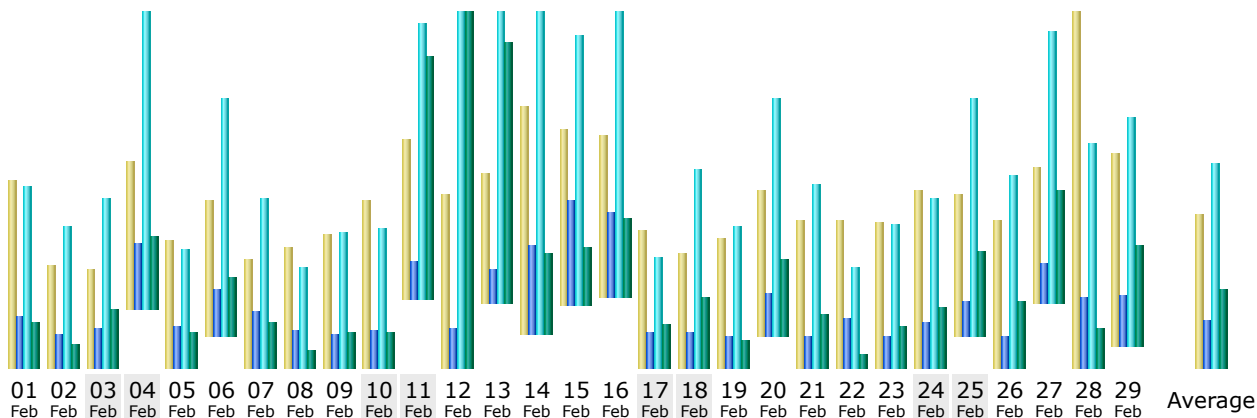

Day	Number of visits	Pages	Hits	Bandwidth
01 Feb 2024	106	187	678	137.97 MB
02 Feb 2024	58	119	528	72.42 MB
03 Feb 2024	56	141	633	182.79 MB
04 Feb 2024	84	243	1,112	226.01 MB
05 Feb 2024	72	153	443	105.68 MB
06 Feb 2024	77	177	891	177.86 MB
07 Feb 2024	61	210	633	137.82 MB
08 Feb 2024	68	133	373	53.55 MB
09 Feb 2024	76	121	505	104.48 MB
10 Feb 2024	95	140	523	106.19 MB
11 Feb 2024	90	133	1,031	747.11 MB
12 Feb 2024	98	141	1,330	1.08 GB
13 Feb 2024	74	119	1,091	807.14 MB
14 Feb 2024	130	331	1,211	246.25 MB
15 Feb 2024	99	387	1,008	171.83 MB
16 Feb 2024	91	312	1,070	244.88 MB
17 Feb 2024	78	130	410	133.06 MB
18 Feb 2024	64	130	745	215.85 MB
19 Feb 2024	73	113	527	85.42 MB
20 Feb 2024	83	157	889	238.34 MB
21 Feb 2024	84	118	687	165.12 MB
22 Feb 2024	84	178	376	40.27 MB
23 Feb 2024	82	111	533	126.73 MB
24 Feb 2024	100	164	631	185.64 MB
25 Feb 2024	80	128	893	261.90 MB
26 Feb 2024	84	115	722	202.27 MB
27 Feb 2024	77	141	1,013	346.73 MB
28 Feb 2024	202	261	835	119.54 MB
29 Feb 2024	109	187	854	312.00 MB
Average	87	171	764	243.35 MB
Total	2,535	4,980	22,175	6.89 GB

Days of week