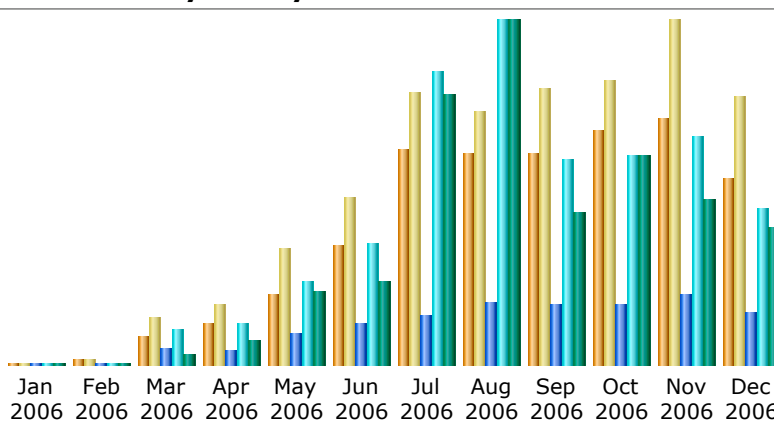

Last Update: 30 May 2009 - 02:17

Reported period:

Summary

Reported period	Year 2006				
First visit	28 Feb 2006 - 13:27				
Last visit	31 Dec 2006 - 17:40				
	Unique visitors	Number of visits	Pages	Hits	Bandwidth
Viewed traffic *	<= 1214 Exact value not available in 'Year' view	1625 (1.33 visits/visitor)	3667 (2.25 Pages/Visit)	13717 (8.44 Hits/Visit)	282.35 MB (177.92 KB/Visit)
Not viewed traffic *			4245	4701	238.35 MB

* Not viewed traffic includes traffic generated by robots, worms, or replies with special HTTP status codes.

Monthly history

Month	Unique visitors	Number of visits	Pages	Hits	Bandwidth
Jan 2006	0	0	0	0	0
Feb 2006	3	3	4	12	6.93 KB
Mar 2006	21	37	127	280	1.89 MB
Apr 2006	32	46	120	328	4.70 MB
May 2006	54	90	252	658	14.08 MB
Jun 2006	93	130	325	971	16.02 MB
Jul 2006	167	212	395	2342	51.88 MB
Aug 2006	164	197	494	2750	66.19 MB
Sep 2006	164	215	485	1638	29.23 MB
Oct 2006	182	220	480	1668	40.20 MB
Nov 2006	190	267	565	1825	31.87 MB
Dec 2006	144	208	420	1245	26.30 MB
Total	1214	1625	3667	13717	282.35 MB