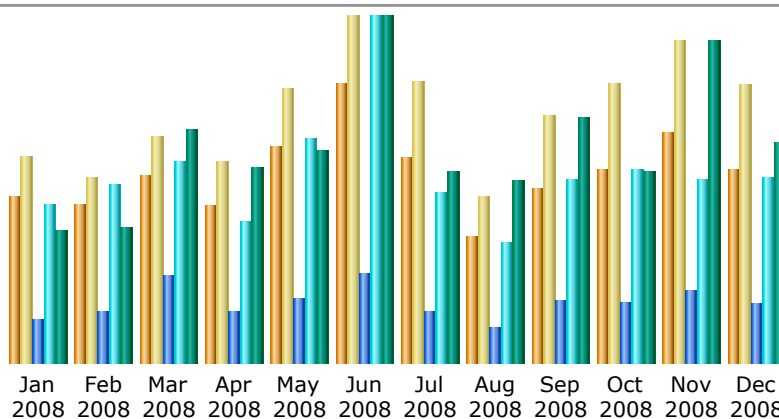

Last Update: 30 May 2009 - 02:17

Reported period:

Summary

Reported period	Year 2008				
First visit	01 Jan 2008 - 00:08				
Last visit	31 Dec 2008 - 18:13				
	Unique visitors	Number of visits	Pages	Hits	Bandwidth
Viewed traffic *	<= 4294 Exact value not available in 'Year' view	5661 (1.31 visits/visitor)	12925 (2.28 Pages/Visit)	40671 (7.18 Hits/Visit)	816.96 MB (147.77 KB/Visit)
Not viewed traffic *			19814	21328	848.87 MB

* Not viewed traffic includes traffic generated by robots, worms, or replies with special HTTP status codes.

Monthly history