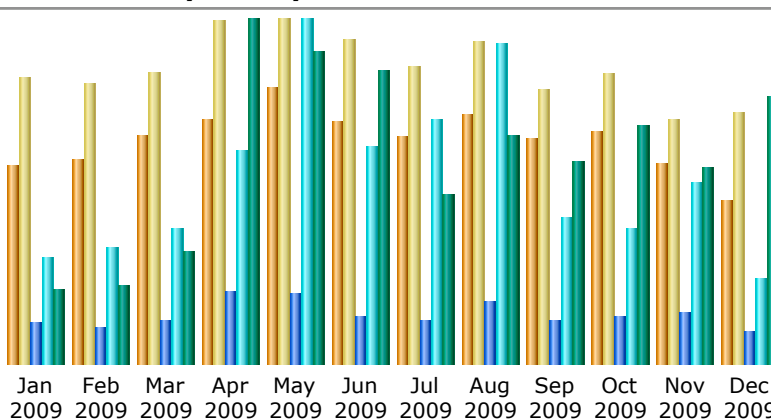

Last Update: 01 Jan 2010 - 12:08

Reported period:

Summary

Reported period	Year 2009				
First visit	01 Jan 2009 - 00:04				
Last visit	31 Dec 2009 - 23:45				
	Unique visitors	Number of visits	Pages	Hits	Bandwidth
Viewed traffic *	<= 6372 Exact value not available in 'Year' view	8406 (1.31 visits/visitor)	19629 (2.33 Pages/Visit)	74988 (8.92 Hits/Visit)	2.98 GB (371.56 KB/Visit)
Not viewed traffic *			54270	61919	3.24 GB

* Not viewed traffic includes traffic generated by robots, worms, or replies with special HTTP status codes.

Monthly history