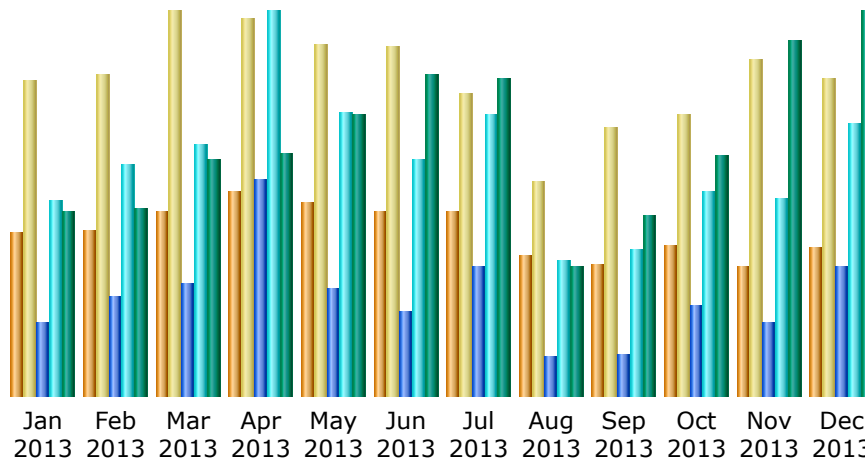

Last Update: 01 Jan 2014 - 01:17

Reported period:

Summary

Reported period	Year 2013				
First visit	01 Jan 2013 - 02:42				
Last visit	31 Dec 2013 - 23:58				
	Unique visitors	Number of visits	Pages	Hits	Bandwidth
Viewed traffic *	<= 9,496 Exact value not available in 'Year' view	18,338 (1.93 visits/visitor)	97,413 (5.31 Pages/Visit)	229,203 (12.49 Hits/Visit)	7.67 GB (438.52 KB/Visit)
Not viewed traffic *			163,751	254,343	5.16 GB

* Not viewed traffic includes traffic generated by robots, worms, or replies with special HTTP status codes.

Monthly history

Month	Unique visitors	Number of visits	Pages	Hits	Bandwidth
Jan 2013	784	1,515	6,057	15,841	474.34 MB
Feb 2013	793	1,543	8,110	18,825	481.19 MB
Mar 2013	882	1,846	9,044	20,452	606.87 MB
Apr 2013	975	1,814	17,543	31,258	622.19 MB
May 2013	927	1,685	8,771	23,017	719.17 MB
Jun 2013	883	1,678	6,813	19,132	822.96 MB
Jul 2013	886	1,454	10,540	22,903	814.67 MB
Aug 2013	676	1,029	3,151	10,953	330.81 MB
Sep 2013	631	1,290	3,402	11,977	463.94 MB
Oct 2013	723	1,348	7,436	16,613	614.37 MB
Nov 2013	625	1,618	6,015	16,136	915.57 MB
Dec 2013	711	1,518	10,531	22,096	987.17 MB
Total	9,496	18,338	97,413	229,203	7.67 GB