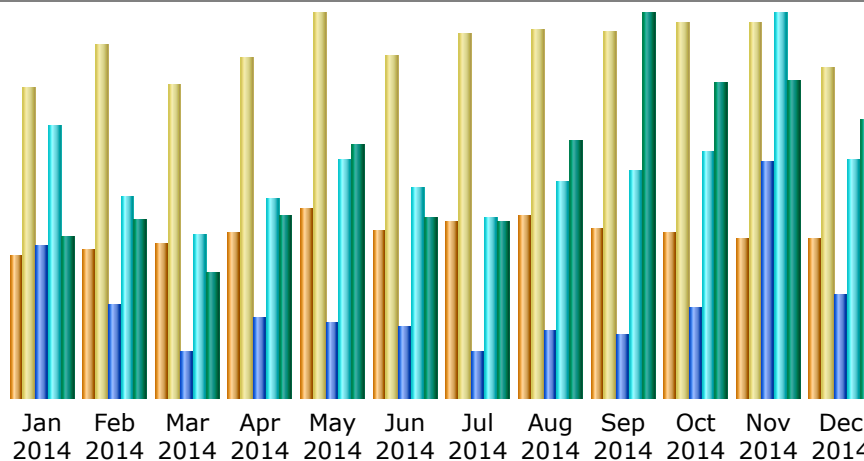

### Summary

<b>Reported period</b>	Year 2014				
<b>First visit</b>	01 Jan 2014 - 00:09				
<b>Last visit</b>	31 Dec 2014 - 22:54				
	Unique visitors	Number of visits	Pages	Hits	Bandwidth
Viewed traffic *	<b>&lt;= 10,429</b> Exact value not available in 'Year' view	<b>22,212</b> (2.12 visits/visitor)	<b>113,028</b> (5.08 Pages/Visit)	<b>278,027</b> (12.51 Hits/Visit)	<b>14.73 GB</b> (695.31 KB/Visit)
Not viewed traffic *			<b>119,082</b>	<b>185,080</b>	<b>5.54 GB</b>

### Monthly history

Month	Unique visitors	Number of visits	Pages	Hits	Bandwidth
Jan 2014	750	1,629	15,375	27,151	864.91 MB
Feb 2014	783	1,857	9,393	20,166	953.81 MB
Mar 2014	817	1,647	4,617	16,395	672.97 MB
Apr 2014	875	1,797	8,013	19,896	981.97 MB
May 2014	991	2,022	7,651	23,775	1.32 GB
Jun 2014	879	1,799	7,057	21,123	970.58 MB
Jul 2014	926	1,912	4,700	18,096	941.21 MB
Aug 2014	959	1,937	6,816	21,724	1.35 GB
Sep 2014	898	1,931	6,322	22,806	2.02 GB
Oct 2014	873	1,974	9,124	24,607	1.65 GB
Nov 2014	838	1,966	23,561	38,475	1.67 GB
Dec 2014	840	1,741	10,399	23,813	1.46 GB
<b>Total</b>	<b>10,429</b>	<b>22,212</b>	<b>113,028</b>	<b>278,027</b>	<b>14.73 GB</b>