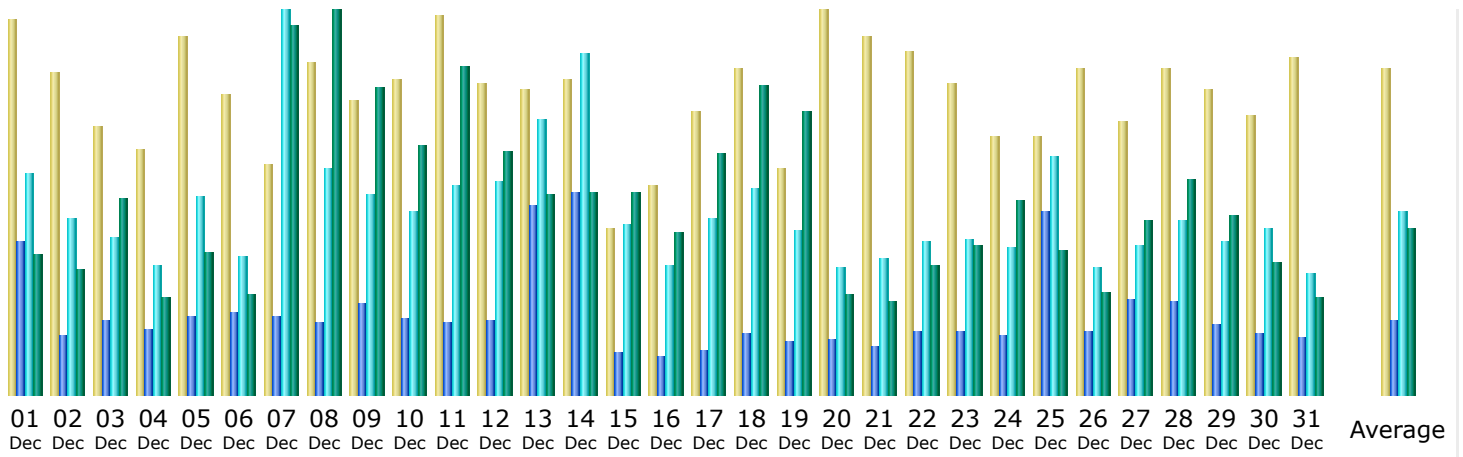

Day	Number of visits	Pages	Hits	Bandwidth
01 Dec 2014	70	633	919	34.99 MB
02 Dec 2014	60	245	733	31.49 MB
03 Dec 2014	50	307	654	48.67 MB
04 Dec 2014	46	272	538	24.09 MB
05 Dec 2014	67	326	818	35.60 MB
06 Dec 2014	56	340	573	25.09 MB
07 Dec 2014	43	326	1,595	92.49 MB
08 Dec 2014	62	300	939	96.24 MB
09 Dec 2014	55	381	831	76.69 MB
10 Dec 2014	59	314	760	62.21 MB
11 Dec 2014	71	300	861	82.06 MB
12 Dec 2014	58	305	881	60.61 MB
13 Dec 2014	57	781	1,139	49.97 MB
14 Dec 2014	59	837	1,410	50.48 MB
15 Dec 2014	31	172	708	50.31 MB
16 Dec 2014	39	158	534	40.23 MB
17 Dec 2014	53	178	731	60.36 MB
18 Dec 2014	61	253	858	77.45 MB
19 Dec 2014	42	215	680	70.67 MB
20 Dec 2014	72	223	526	24.81 MB
21 Dec 2014	67	196	562	23.45 MB
22 Dec 2014	64	259	637	32.40 MB
23 Dec 2014	58	262	646	37.32 MB
24 Dec 2014	48	243	606	48.49 MB
25 Dec 2014	48	754	992	35.89 MB
26 Dec 2014	61	260	523	25.43 MB
27 Dec 2014	51	393	613	43.48 MB
28 Dec 2014	61	383	722	53.64 MB
29 Dec 2014	57	292	631	44.55 MB
30 Dec 2014	52	252	690	32.68 MB
31 Dec 2014	63	239	503	24.07 MB
Average	60	309	761	41.32 MB
Total	1,741	10,399	23,813	1.46 GB

Days of week