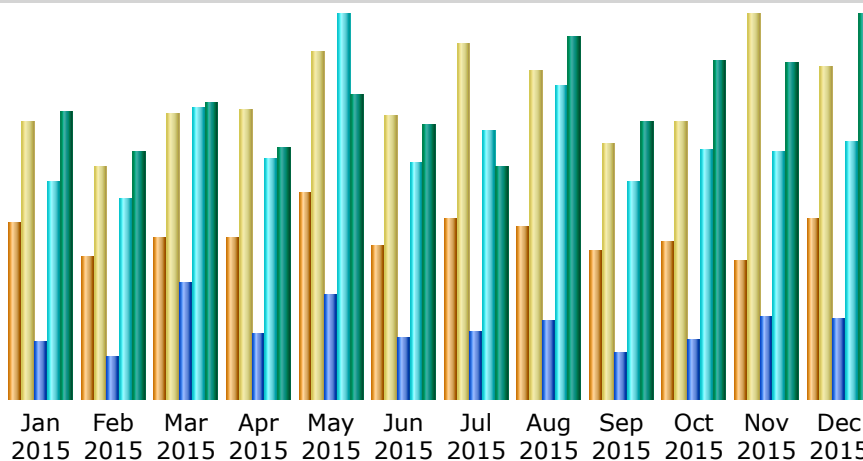

Last Update: 04 Jan 2016 - 23:05

Reported period:

Summary

Reported period	Year 2015				
First visit	01 Jan 2015 - 00:20				
Last visit	31 Dec 2015 - 23:24				
	Unique visitors	Number of visits	Pages	Hits	Bandwidth
Viewed traffic *	<= 12,441 Exact value not available in 'Year' view	22,953 (1.84 visits/visitor)	67,328 (2.93 Pages/Visit)	245,231 (10.68 Hits/Visit)	14.23 GB (650.11 KB/Visit)
Not viewed traffic *			110,566	188,282	10.80 GB

* Not viewed traffic includes traffic generated by robots, worms, or replies with special HTTP status codes.

Monthly history

Month	Unique visitors	Number of visits	Pages	Hits	Bandwidth
Jan 2015	1,111	1,735	4,467	17,075	1.14 GB
Feb 2015	891	1,462	3,272	15,716	999.65 MB
Mar 2015	1,021	1,796	9,072	22,969	1.18 GB
Apr 2015	1,013	1,824	5,182	18,924	1021.56 MB
May 2015	1,298	2,191	8,207	30,224	1.21 GB
Jun 2015	963	1,787	4,797	18,487	1.09 GB
Jul 2015	1,134	2,244	5,305	21,066	944.89 MB
Aug 2015	1,081	2,065	6,099	24,543	1.43 GB
Sep 2015	937	1,606	3,595	17,111	1.10 GB
Oct 2015	982	1,737	4,550	19,481	1.35 GB
Nov 2015	871	2,420	6,540	19,322	1.33 GB
Dec 2015	1,139	2,086	6,242	20,313	1.52 GB
Total	12,441	22,953	67,328	245,231	14.23 GB

Days of month