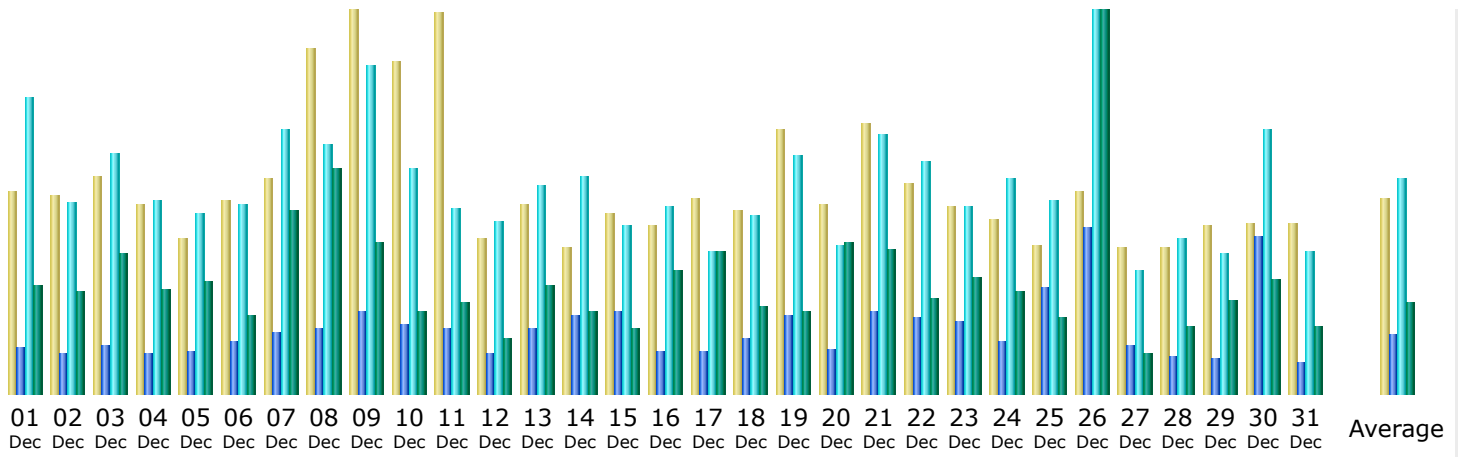

Last Update: 04 Jan 2016 - 23:05

Reported period:

Summary

Reported period	Year 2015				
First visit	01 Jan 2015 - 00:20				
Last visit	31 Dec 2015 - 23:24				
	Unique visitors	Number of visits	Pages	Hits	Bandwidth
Viewed traffic *	<= 12,441 Exact value not available in 'Year' view	22,953 (1.84 visits/visitor)	67,328 (2.93 Pages/Visit)	245,231 (10.68 Hits/Visit)	14.23 GB (650.11 KB/Visit)
Not viewed traffic *			110,566	188,282	10.80 GB

Days of month

Day	Number of visits	Pages	Hits	Bandwidth
01 Dec 2015	65	147	927	46.96 MB
02 Dec 2015	64	122	598	44.40 MB
03 Dec 2015	70	149	754	61.34 MB
04 Dec 2015	61	122	605	45.48 MB
05 Dec 2015	50	130	562	48.61 MB
06 Dec 2015	62	161	590	34.49 MB
07 Dec 2015	69	190	825	80.05 MB
08 Dec 2015	111	202	776	98.67 MB
09 Dec 2015	124	254	1,027	65.96 MB
10 Dec 2015	107	216	703	36.23 MB
11 Dec 2015	123	201	581	40.07 MB
12 Dec 2015	50	125	536	23.46 MB
13 Dec 2015	61	203	654	47.08 MB
14 Dec 2015	47	246	676	35.70 MB
15 Dec 2015	58	259	526	28.51 MB
16 Dec 2015	54	129	587	53.80 MB
17 Dec 2015	63	128	446	62.28 MB
18 Dec 2015	59	173	557	37.70 MB
19 Dec 2015	85	246	746	36.15 MB
20 Dec 2015	61	140	466	65.37 MB
21 Dec 2015	87	257	810	62.88 MB
22 Dec 2015	68	237	725	41.42 MB
23 Dec 2015	60	224	586	50.84 MB
24 Dec 2015	56	166	669	44.14 MB
25 Dec 2015	48	332	606	33.39 MB
26 Dec 2015	65	516	1,203	167.96 MB
27 Dec 2015	47	153	383	17.51 MB
28 Dec 2015	47	120	483	29.51 MB
29 Dec 2015	54	108	436	40.78 MB
30 Dec 2015	55	491	826	50.24 MB
31 Dec 2015	55	95	444	29.74 MB
Average	62	184	671	39.92 MB
Total	2,086	6,242	20,313	1.52 GB