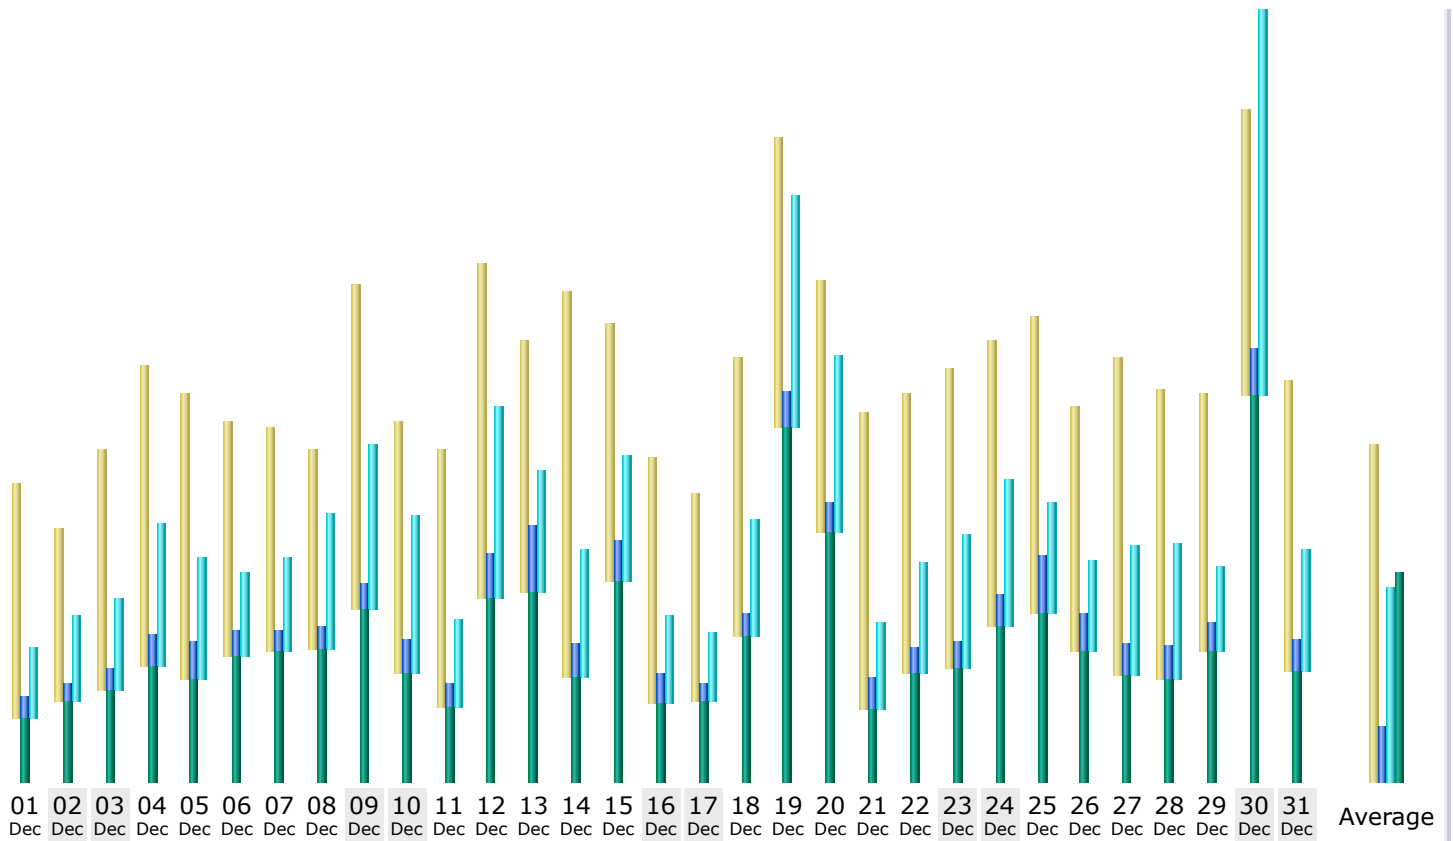

Day	Number of visits	Pages	Hits	Bandwidth
01 Dec 2017	42	77	258	24.83 MB
02 Dec 2017	31	59	314	31.46 MB
03 Dec 2017	43	73	335	35.86 MB
04 Dec 2017	54	116	528	45.71 MB
05 Dec 2017	51	140	444	40.22 MB
06 Dec 2017	42	87	301	49.61 MB
07 Dec 2017	40	76	343	51.25 MB
08 Dec 2017	36	81	499	51.82 MB
09 Dec 2017	58	92	606	68.65 MB
10 Dec 2017	45	121	580	42.96 MB
11 Dec 2017	46	79	323	28.96 MB
12 Dec 2017	60	165	710	72.71 MB
13 Dec 2017	45	242	446	74.99 MB
14 Dec 2017	69	121	467	41.37 MB
15 Dec 2017	46	148	463	79.28 MB
16 Dec 2017	44	103	320	31.17 MB
17 Dec 2017	37	60	249	32.10 MB
18 Dec 2017	50	82	432	57.53 MB
19 Dec 2017	52	130	854	140.62 MB
20 Dec 2017	45	108	653	99.26 MB
21 Dec 2017	53	114	323	28.10 MB
22 Dec 2017	50	89	410	42.72 MB
23 Dec 2017	54	100	491	44.16 MB
24 Dec 2017	51	116	542	61.56 MB
25 Dec 2017	53	209	404	66.71 MB
26 Dec 2017	44	136	339	51.39 MB
27 Dec 2017	57	114	474	41.66 MB
28 Dec 2017	52	125	502	40.53 MB
30 Dec 2017	100	200	1000	200.00 MB
31 Dec 2017	50	100	500	100.00 MB
Average	50	100	500	100.00 MB