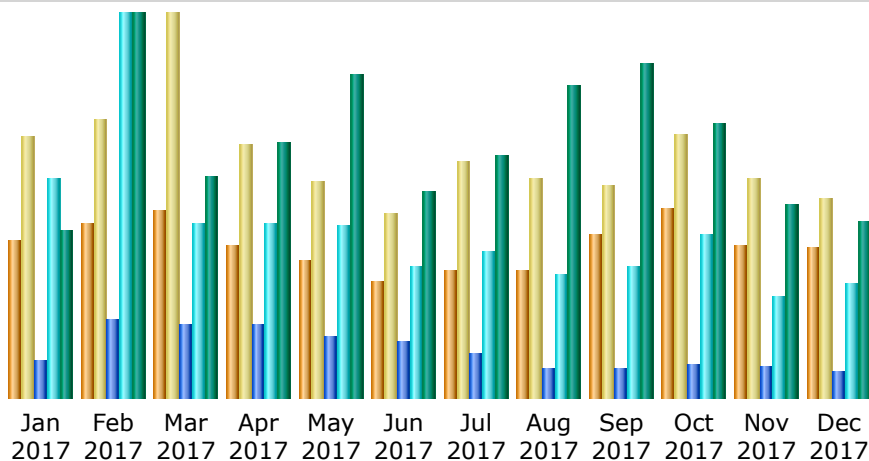

Last Update: 03 Jan 2018 - 22:02

Reported period:

Summary

Reported period Year 2017					
First visit 01 Jan 2017 - 01:30					
Last visit 31 Dec 2017 - 23:59					
	Unique visitors	Number of visits	Pages	Hits	Bandwidth
Viewed traffic *	<= 13,834 Exact value not available in 'Year' view	22,078 (1.59 visits/visitor)	73,993 (3.35 Pages/Visit)	261,401 (11.83 Hits/Visit)	29.48 GB (1399.97 KB/Visit)
Not viewed traffic *			99,599	328,757	19.46 GB

* Not viewed traffic includes traffic generated by robots, worms, or replies with special HTTP status codes.

Monthly history

Month	Unique visitors	Number of visits	Pages	Hits	Bandwidth
Jan 2017	1,179	1,974	4,905	28,034	1.59 GB
Feb 2017	1,318	2,099	10,062	49,367	3.67 GB
Mar 2017	1,403	2,899	9,363	22,271	2.11 GB
Apr 2017	1,157	1,912	9,448	22,402	2.44 GB
May 2017	1,034	1,631	7,880	21,966	3.09 GB
Jun 2017	885	1,394	7,184	16,913	1.96 GB
Jul 2017	965	1,782	5,632	18,668	2.31 GB
Aug 2017	960	1,654	3,812	15,861	2.98 GB
Sep 2017	1,226	1,596	3,774	16,922	3.19 GB
Oct 2017	1,418	1,989	4,329	21,102	2.61 GB
Nov 2017	1,148	1,649	4,050	13,106	1.84 GB
Dec 2017	1,141	1,499	3,554	14,789	1.68 GB
Total	13,834	22,078	73,993	261,401	29.48 GB

Days of month