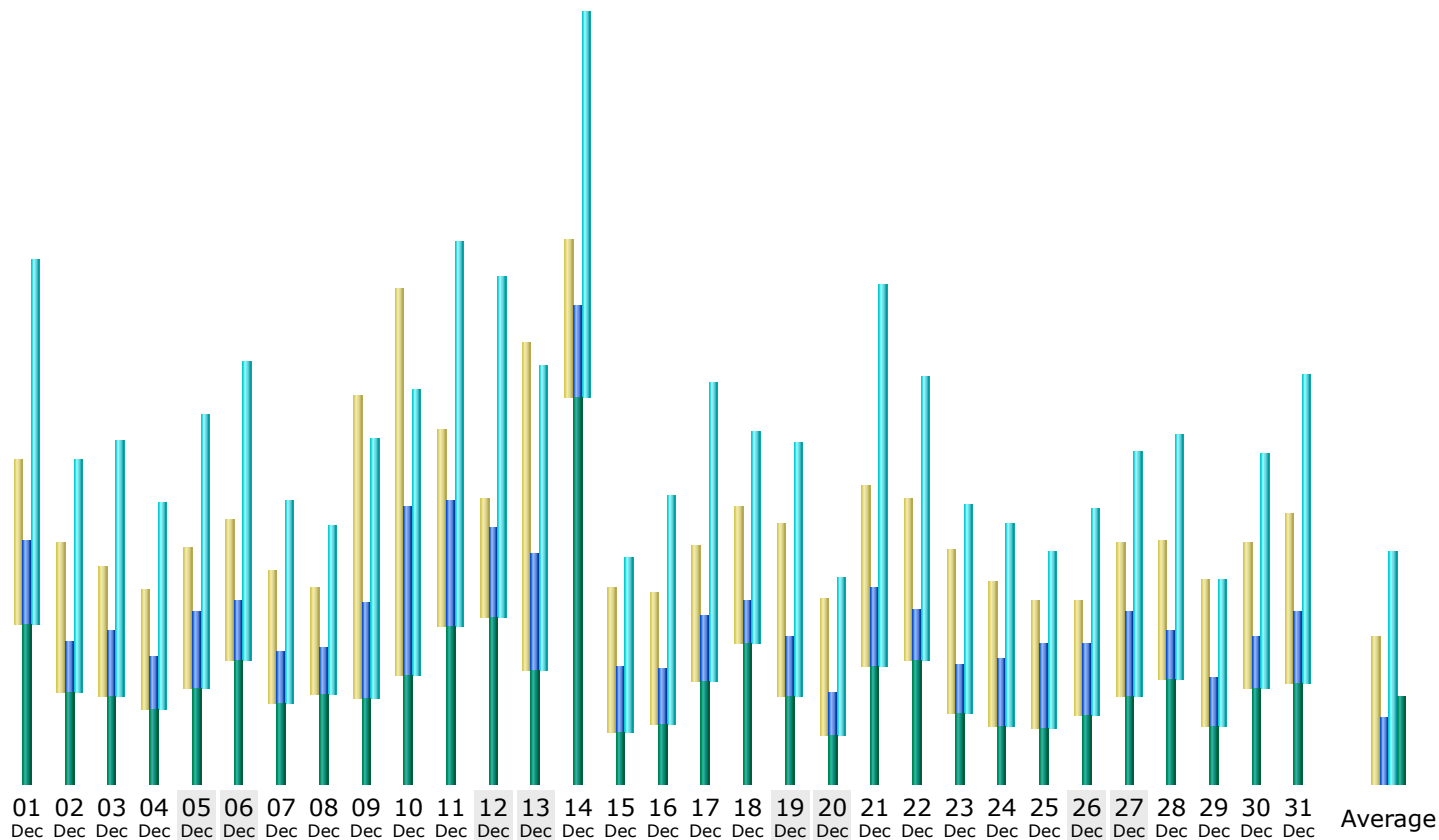

Day	Number of visits	Pages	Hits	Bandwidth
01 Dec 2020	96	243	1,068	150.47 MB
02 Dec 2020	88	145	681	85.79 MB
03 Dec 2020	76	188	748	82.21 MB
04 Dec 2020	70	154	605	69.75 MB
05 Dec 2020	83	221	797	89.86 MB
06 Dec 2020	82	174	875	116.36 MB
07 Dec 2020	78	145	592	75.93 MB
08 Dec 2020	63	133	488	83.52 MB
09 Dec 2020	179	278	758	78.45 MB
10 Dec 2020	227	492	838	101.90 MB
11 Dec 2020	116	363	1,122	148.03 MB
12 Dec 2020	70	257	997	156.63 MB
13 Dec 2020	194	344	894	106.17 MB
14 Dec 2020	93	266	1,126	361.47 MB
15 Dec 2020	85	189	508	47.57 MB
16 Dec 2020	78	158	669	54.34 MB
17 Dec 2020	80	188	870	94.67 MB
18 Dec 2020	80	123	618	131.95 MB
19 Dec 2020	101	171	739	81.12 MB
20 Dec 2020	80	120	459	45.81 MB
21 Dec 2020	107	230	1,119	110.05 MB
22 Dec 2020	95	150	831	115.05 MB
23 Dec 2020	97	139	611	65.54 MB
24 Dec 2020	85	195	594	52.33 MB
25 Dec 2020	75	244	516	50.94 MB
26 Dec 2020	67	212	605	63.15 MB
27 Dec 2020	90	248	718	81.91 MB
28 Dec 2020	81	142	714	96.72 MB