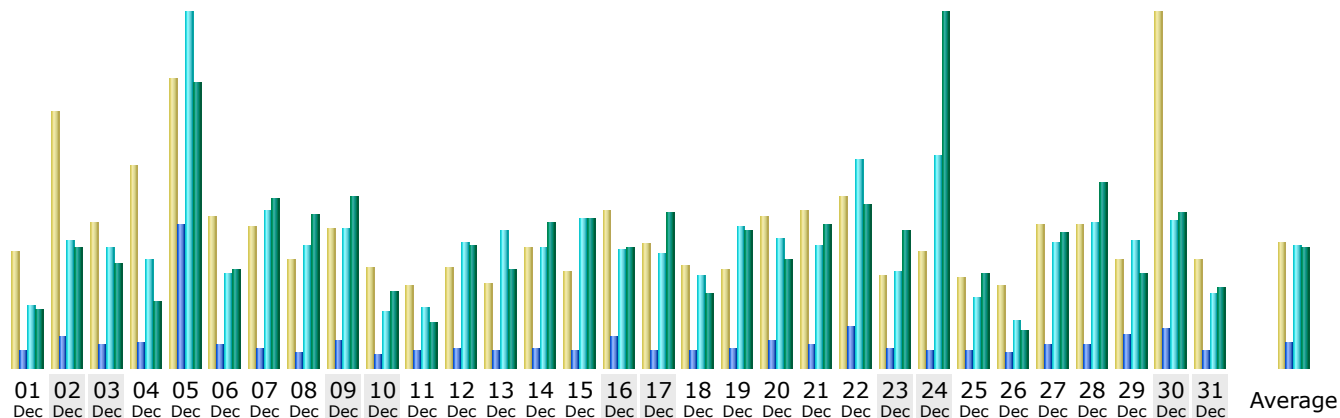

Day	Number of visits	Pages	Hits	Bandwidth
01 Dec 2023	59	91	351	78.55 MB
02 Dec 2023	130	179	720	157.85 MB
03 Dec 2023	74	130	678	137.69 MB
04 Dec 2023	103	138	609	89.00 MB
05 Dec 2023	147	812	2,021	379.26 MB
06 Dec 2023	77	128	534	130.17 MB
07 Dec 2023	72	110	889	225.47 MB
08 Dec 2023	55	89	687	203.25 MB
09 Dec 2023	71	148	795	226.71 MB
10 Dec 2023	51	75	325	101.55 MB
11 Dec 2023	42	97	342	59.38 MB
12 Dec 2023	51	104	708	161.05 MB
13 Dec 2023	43	101	781	130.74 MB
14 Dec 2023	61	105	674	192.26 MB
15 Dec 2023	49	97	852	198.41 MB
16 Dec 2023	80	169	671	157.81 MB
17 Dec 2023	63	97	644	205.31 MB
18 Dec 2023	52	96	524	98.89 MB
19 Dec 2023	50	106	805	181.45 MB
20 Dec 2023	77	150	737	142.45 MB
21 Dec 2023	80	126	695	190.53 MB
22 Dec 2023	87	228	1,183	215.69 MB
23 Dec 2023	47	102	550	182.07 MB
24 Dec 2023	59	98	1,209	472.49 MB
25 Dec 2023	46	93	395	125.99 MB
26 Dec 2023	42	84	259	47.90 MB
27 Dec 2023	73	133	711	178.82 MB
28 Dec 2023	73	134	827	246.28 MB
29 Dec 2023	55	181	728	124.21 MB
30 Dec 2023	181	224	841	204.85 MB
31 Dec 2023	55	98	423	107.23 MB
Average	63	137	685	159.27 MB
Total	2,205	4,523	22,168	5.23 GB

Days of week