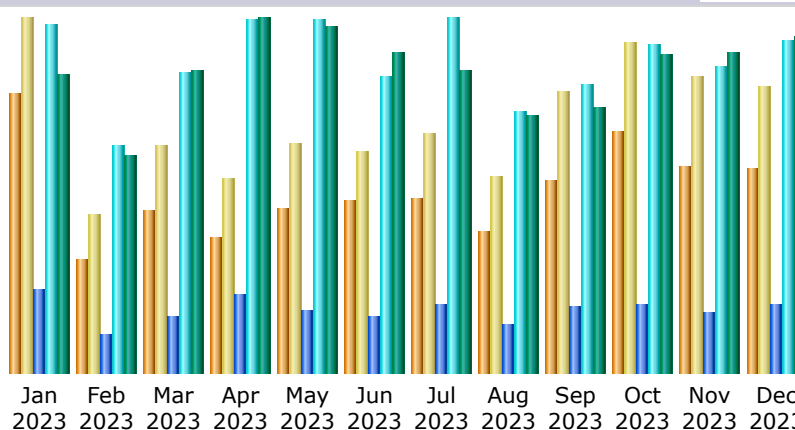

Last Update: 03 Jan 2024 - 22:12

Reported period: Monthly - Year - 2023 OK

Summary

Reported period	Year 2023				
First visit	01 Jan 2023 - 01:44				
Last visit	31 Dec 2023 - 23:38				
	Unique visitors	Number of visits	Pages	Hits	Bandwidth
Viewed traffic *	<= 16,849 Exact value not available in 'Year' view	23,271 (1.38 visits/visitor)	50,294 (2.16 Pages/Visit)	250,388 (10.75 Hits/Visit)	56.77 GB (2557.99 KB/Visit)
Not viewed traffic *			53,336	142,269	23.53 GB

* Not viewed traffic includes traffic generated by robots, worms, or replies with special HTTP status codes.

Monthly history

Month	Unique visitors	Number of visits	Pages	Hits	Bandwidth
Jan 2023	2,156	2,735	5,630	23,242	4.65 GB
Feb 2023	867	1,227	2,570	15,160	3.40 GB
Mar 2023	1,258	1,756	3,782	20,078	4.71 GB
Apr 2023	1,042	1,504	5,224	23,660	5.53 GB
May 2023	1,269	1,774	4,114	23,580	5.41 GB
Jun 2023	1,331	1,710	3,703	19,800	4.98 GB
Jul 2023	1,347	1,840	4,583	23,670	4.73 GB
Aug 2023	1,079	1,508	3,245	17,458	4.01 GB
Sep 2023	1,474	2,168	4,454	19,213	4.13 GB
Oct 2023	1,868	2,552	4,511	21,866	4.98 GB
Nov 2023	1,590	2,292	3,955	20,493	5.01 GB
Dec 2023	1,568	2,205	4,523	22,168	5.23 GB
Total	16,849	23,271	50,294	250,388	56.77 GB