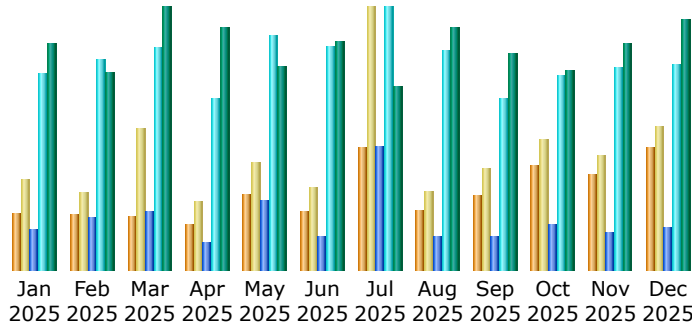

**Last Update:** 19 Jan 2026 - 22:10

**Reported period:**

### Summary

<b>Reported period</b>	Year 2025				
<b>First visit</b>	01 Jan 2025 - 00:16				
<b>Last visit</b>	31 Dec 2025 - 23:29				
	Unique visitors	Number of visits	Pages	Hits	Bandwidth
Viewed traffic *	<b>&lt;= 24,701</b> Exact value not available in 'Year' view	<b>37,586</b> (1.52 visits/visitor)	<b>77,215</b> (2.05 Pages/Visit)	<b>329,637</b> (8.77 Hits/Visit)	<b>90.34 GB</b> (2520.17 KB/Visit)
Not viewed traffic *			<b>85,318</b>	<b>204,951</b>	<b>28.27 GB</b>

\* Not viewed traffic includes traffic generated by robots, worms, or replies with special HTTP status codes.

### Monthly history

Month	Unique visitors	Number of visits	Pages	Hits	Bandwidth
Jan 2025	1,521	2,402	5,268	25,740	7.62 GB
Feb 2025	1,476	2,057	6,737	27,612	6.66 GB
Mar 2025	1,440	3,809	7,513	29,125	8.84 GB
Apr 2025	1,188	1,833	3,555	22,416	8.20 GB
May 2025	2,032	2,874	9,057	30,695	6.85 GB
Jun 2025	1,567	2,228	4,315	29,378	7.70 GB
Jul 2025	3,289	7,070	16,141	34,479	6.18 GB
Aug 2025	1,575	2,110	4,215	28,871	8.18 GB
Sep 2025	1,976	2,715	4,255	22,444	7.32 GB
Oct 2025	2,806	3,513	5,895	25,513	6.71 GB
Nov 2025	2,558	3,094	4,851	26,540	7.63 GB
Dec 2025	3,273	3,881	5,413	26,824	8.45 GB
<b>Total</b>	<b>24,701</b>	<b>37,586</b>	<b>77,215</b>	<b>329,637</b>	<b>90.34 GB</b>