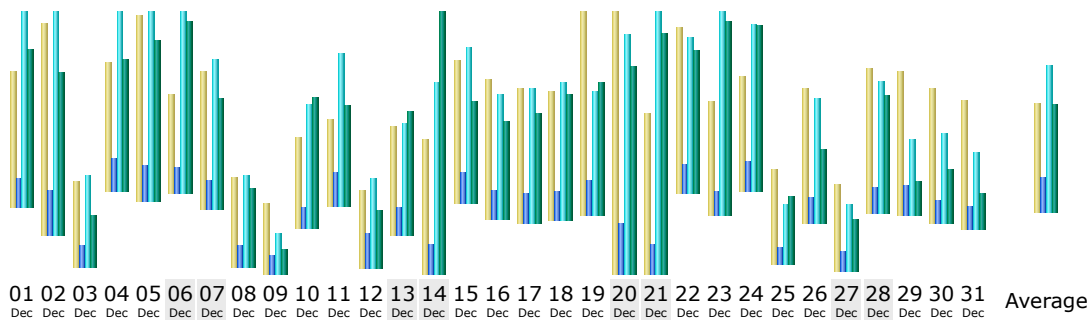

Day	Number of visits	Pages	Hits	Bandwidth
01 Dec 2025	130	176	1,211	372.28 MB
02 Dec 2025	202	272	1,380	384.56 MB
03 Dec 2025	81	133	562	122.92 MB
04 Dec 2025	123	204	1,116	311.08 MB
05 Dec 2025	177	218	1,178	380.01 MB
06 Dec 2025	94	156	1,120	402.92 MB
07 Dec 2025	131	175	925	258.98 MB
08 Dec 2025	86	132	564	184.21 MB
09 Dec 2025	67	117	252	57.22 MB
10 Dec 2025	85	124	759	307.61 MB
11 Dec 2025	83	203	945	234.42 MB
12 Dec 2025	74	208	556	137.06 MB
13 Dec 2025	103	169	687	291.23 MB
14 Dec 2025	128	181	1,181	619.06 MB
15 Dec 2025	135	186	963	238.20 MB
16 Dec 2025	132	180	771	227.61 MB
17 Dec 2025	129	184	837	260.66 MB
18 Dec 2025	123	174	852	298.57 MB
19 Dec 2025	194	214	759	309.74 MB
20 Dec 2025	250	312	1,483	490.60 MB
21 Dec 2025	153	189	1,622	567.58 MB
22 Dec 2025	157	177	964	335.00 MB
23 Dec 2025	107	138	1,256	456.02 MB
24 Dec 2025	109	183	1,033	390.04 MB
25 Dec 2025	89	103	361	158.39 MB
26 Dec 2025	129	159	770	172.68 MB
27 Dec 2025	83	124	406	120.45 MB
28 Dec 2025	138	162	814	276.07 MB