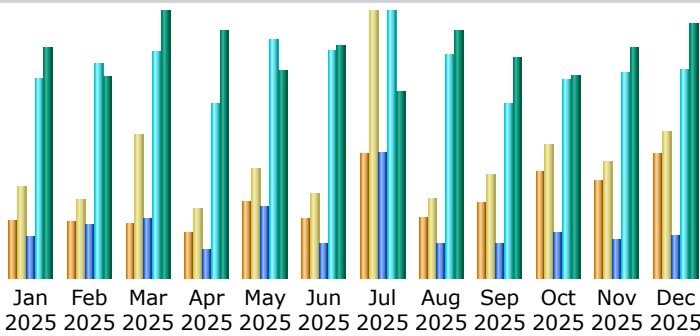

Last Update: 19 Jan 2026 - 22:10

Reported period: Dec 2025

Summary

Reported period	Month Dec 2025
First visit	01 Dec 2025 - 00:55
Last visit	31 Dec 2025 - 23:29

	Unique visitors	Number of visits	Pages	Hits	Bandwidth
Viewed traffic *	3,273	3,881 (1.18 visits/visitor)	5,413 (1.39 Pages/Visit)	26,824 (6.91 Hits/Visit)	8.45 GB (2282.92 KB/Visit)
Not viewed traffic *			6,433	17,097	2.47 GB

* Not viewed traffic includes traffic generated by robots, worms, or replies with special HTTP status codes.

Monthly history

Month	Unique visitors	Number of visits	Pages	Hits	Bandwidth
Jan 2025	1,521	2,402	5,268	25,740	7.62 GB
Feb 2025	1,476	2,057	6,737	27,612	6.66 GB
Mar 2025	1,440	3,809	7,513	29,125	8.84 GB
Apr 2025	1,188	1,833	3,555	22,416	8.20 GB
May 2025	2,032	2,874	9,057	30,695	6.85 GB
Jun 2025	1,567	2,228	4,315	29,378	7.70 GB
Jul 2025	3,289	7,070	16,141	34,479	6.18 GB
Aug 2025	1,575	2,110	4,215	28,871	8.18 GB
Sep 2025	1,976	2,715	4,255	22,444	7.32 GB
Oct 2025	2,806	3,513	5,895	25,513	6.71 GB
Nov 2025	2,558	3,094	4,851	26,540	7.63 GB
Dec 2025	3,273	3,881	5,413	26,824	8.45 GB
Total	24,701	37,586	77,215	329,637	90.34 GB