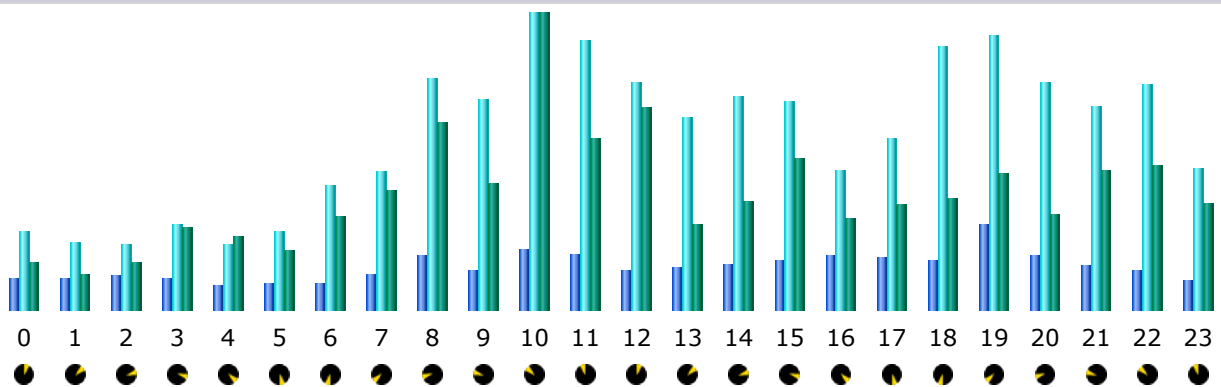

Hours

Hours	Pages	Hits	Bandwidth
00	207	544	174.26 MB
12	269	1,563	739.14 MB