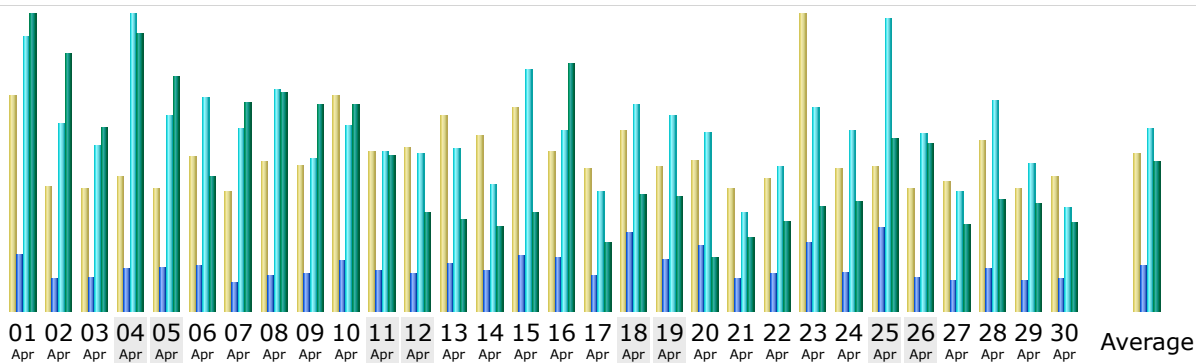

Last Update:

01 May 2026 - 22:11

Reported period:

Apr 2026 OK

Summary

Reported period	Month Apr 2026				
First visit	01 Apr 2026 - 00:02				
Last visit	30 Apr 2026 - 23:57				
	Unique visitors	Number of visits	Pages	Hits	Bandwidth
Viewed traffic *	4,348	5,148 (1.18 visits/visitor)	7,061 (1.37 Pages/Visit)	28,954 (5.62 Hits/Visit)	10.07 GB (2051.78 KB/Visit)
Not viewed traffic *			5,608	20,425	2.41 GB

* Not viewed traffic includes traffic generated by robots, worms, or replies with special HTTP status codes.

Monthly history

Month	Unique visitors	Number of visits	Pages	Hits	Bandwidth
Jan 2026	3,771	4,621	6,210	27,643	7.52 GB
Feb 2026	3,764	4,652	6,891	27,935	7.30 GB
Mar 2026	3,785	4,444	5,838	26,252	7.57 GB
Apr 2026	4,348	5,148	7,061	28,954	10.07 GB
May 2026	255	265	345	485	54.54 MB
Jun 2026	0	0	0	0	0
Jul 2026	0	0	0	0	0
Aug 2026	0	0	0	0	0
Sep 2026	0	0	0	0	0
Oct 2026	0	0	0	0	0
Nov 2026	0	0	0	0	0
Dec 2026	0	0	0	0	0
Total	15,923	19,130	26,345	111,269	32.52 GB

Days of month

Day	Number of visits	Pages	Hits	Bandwidth
01 Apr 2026	235	300	1,454	685.44 MB
02 Apr 2026	136	166	990	596.65 MB
03 Apr 2026	135	176	877	423.70 MB
04 Apr 2026	148	221	1,569	642.53 MB
05 Apr 2026	134	227	1,033	543.16 MB
06 Apr 2026	169	236	1,127	309.74 MB
07 Apr 2026	130	152	959	480.86 MB
08 Apr 2026	164	187	1,175	504.30 MB
09 Apr 2026	160	193	810	477.05 MB
10 Apr 2026	235	265	977	478.64 MB
11 Apr 2026	175	210	843	361.18 MB
12 Apr 2026	179	199	831	226.95 MB
13 Apr 2026	214	245	857	211.40 MB
14 Apr 2026	193	217	671	196.57 MB
15 Apr 2026	223	288	1,277	225.82 MB
16 Apr 2026	174	287	955	571.59 MB
17 Apr 2026	157	186	628	156.57 MB
18 Apr 2026	198	412	1,093	269.74 MB
19 Apr 2026	158	278	1,034	264.30 MB
20 Apr 2026	165	344	943	124.88 MB
21 Apr 2026	135	166	515	167.57 MB
22 Apr 2026	146	192	766	205.75 MB
23 Apr 2026	325	364	1,074	241.73 MB
24 Apr 2026	156	201	954	254.43 MB