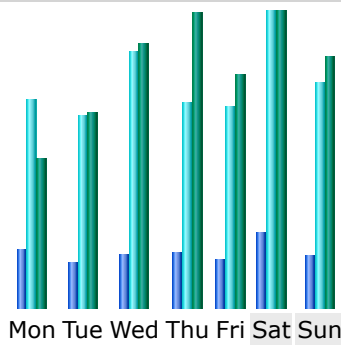

25 Apr 2026	158	443	1,543	399.75 MB
26 Apr 2026	134	183	934	385.91 MB
27 Apr 2026	142	161	630	198.64 MB
28 Apr 2026	187	226	1,112	257.64 MB
29 Apr 2026	135	164	782	248.55 MB
30 Apr 2026	148	172	541	204.00 MB
Average	171	235	965	343.83 MB
Total	5,148	7,061	28,954	10.07 GB

Days of week

Day	Pages	Hits	Bandwidth
Mon	246	889	211.17 MB
Tue	190	814	275.66 MB
Wed	226	1,090	373.97 MB
Thu	236	874	418.20 MB
Fri	207	859	328.33 MB
Sat	321	1,262	418.30 MB
Sun	221	958	355.08 MB